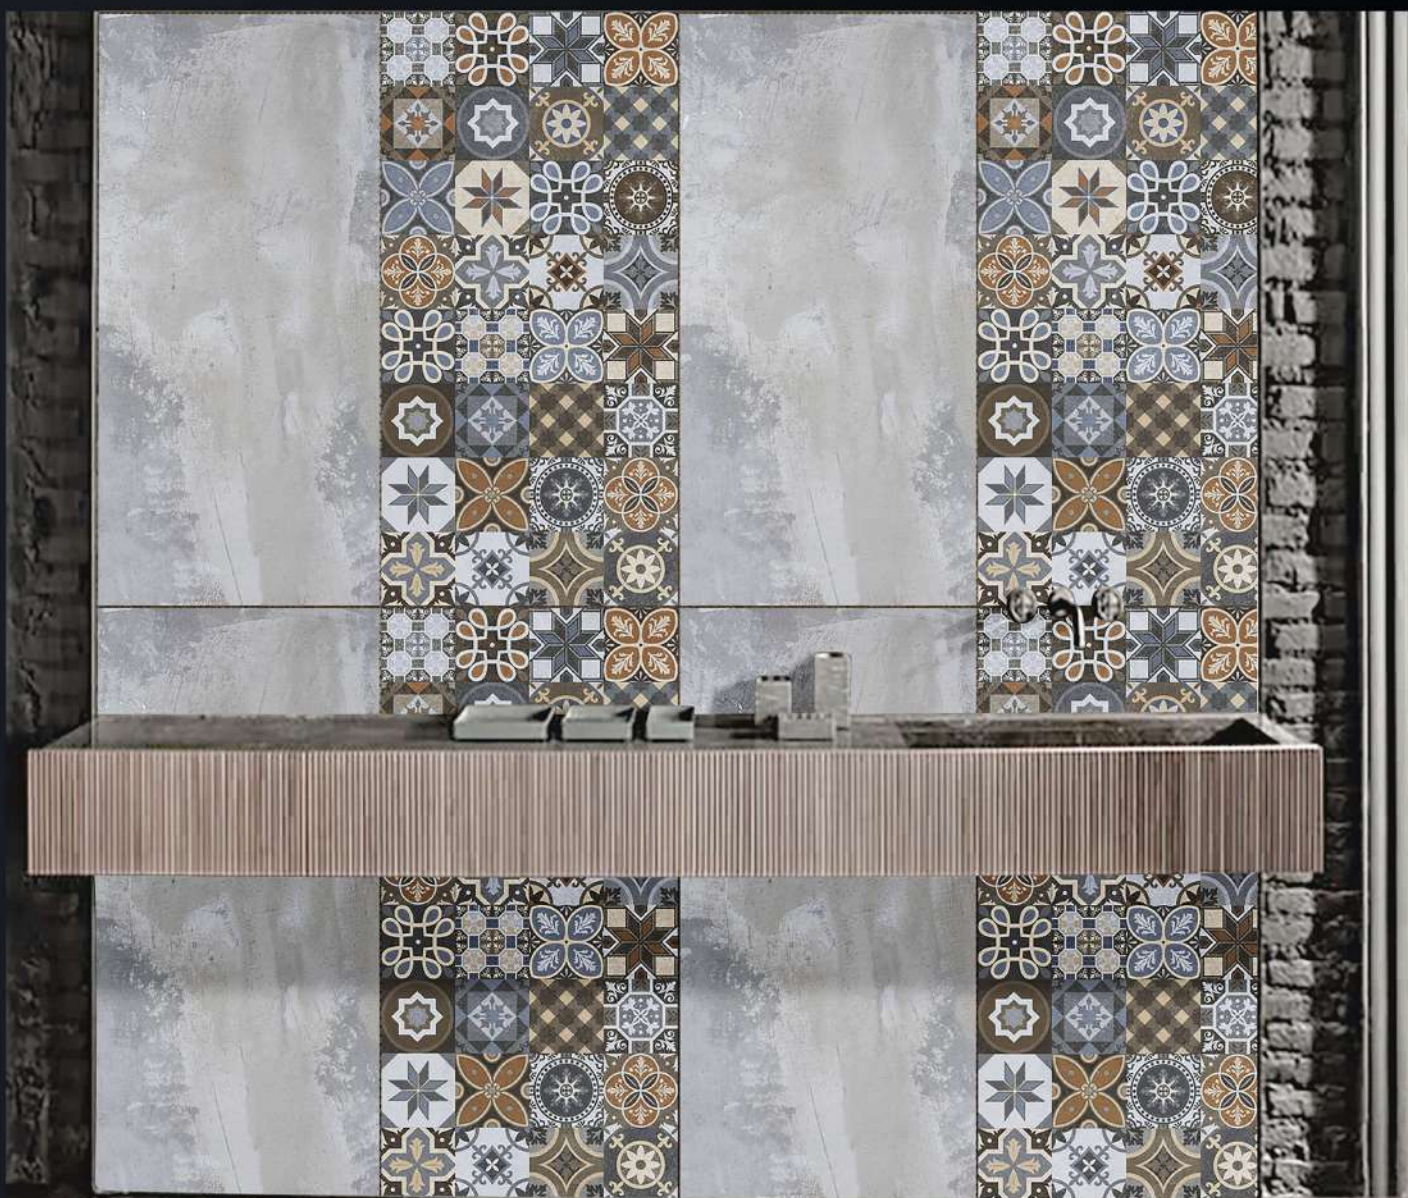

OREAL
CERAMICS
欧雅陶瓷

ORM612004