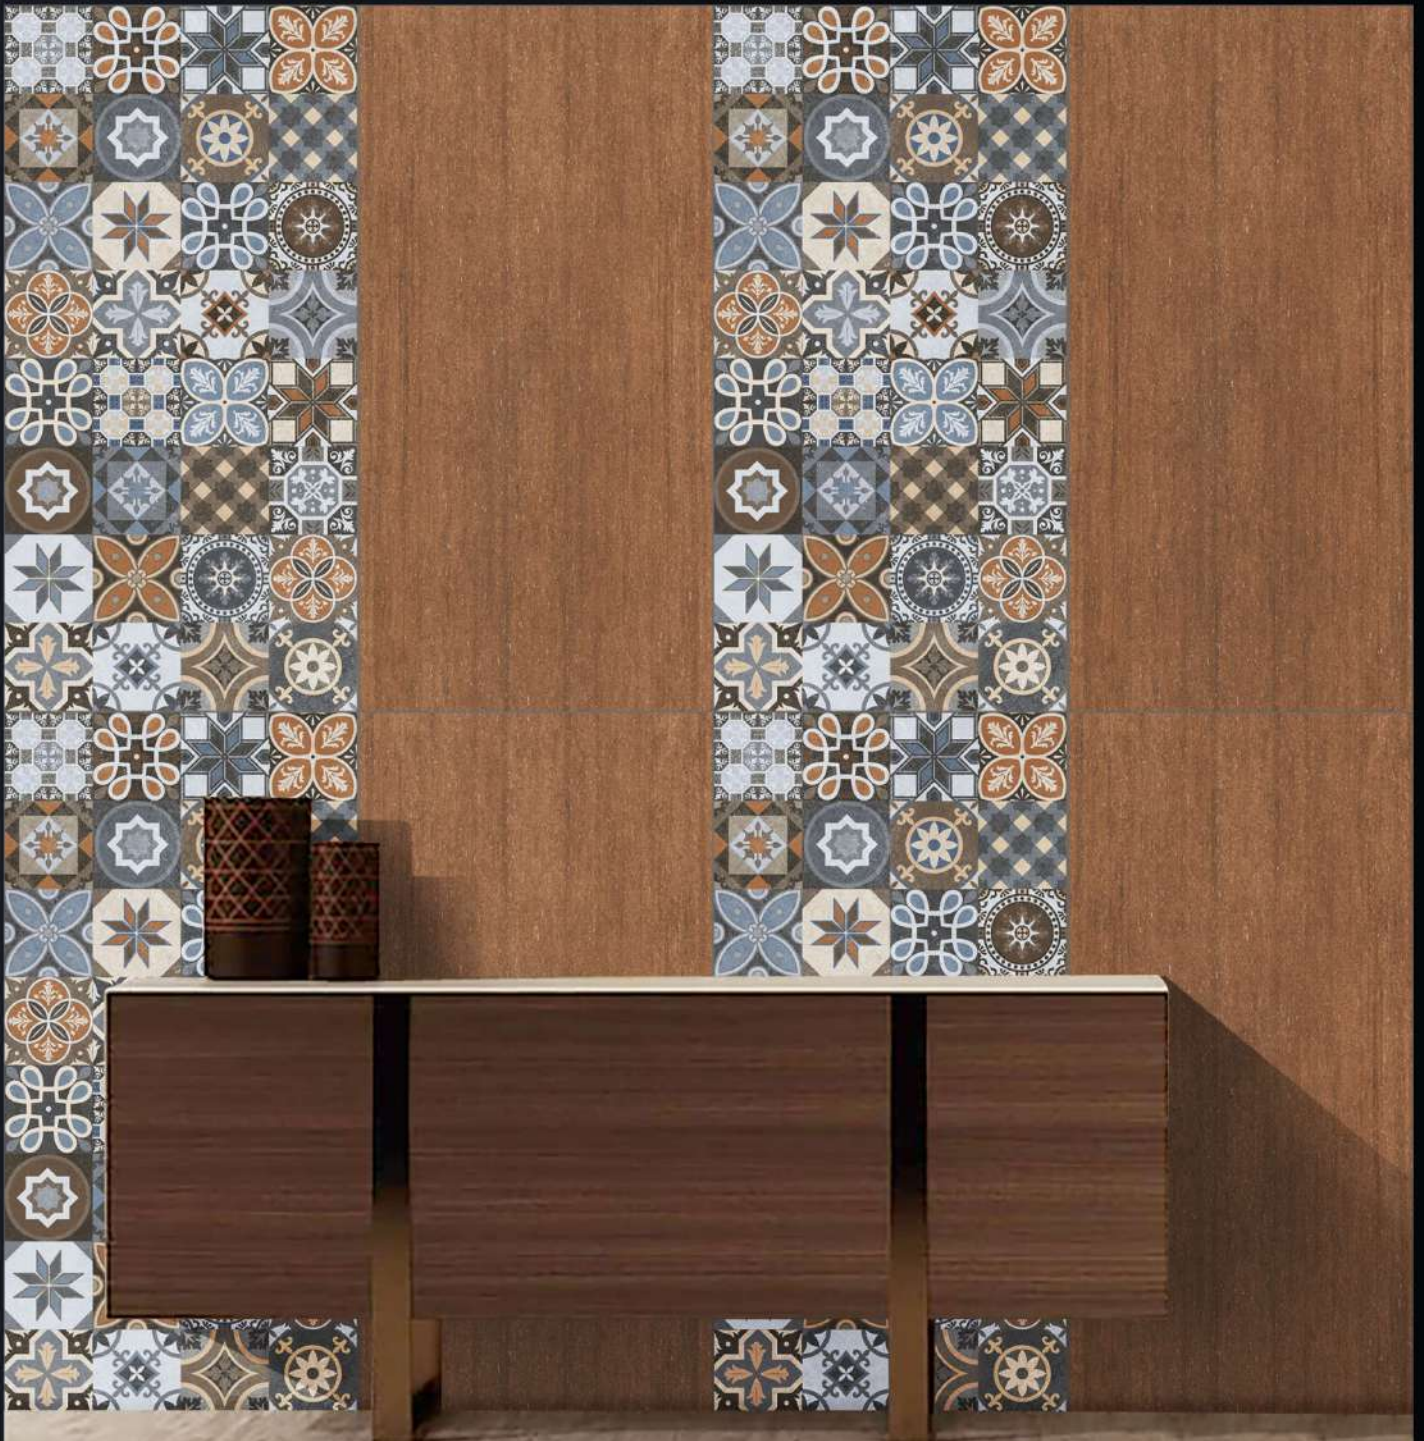

OREAL
CERAMICS
欧雅陶瓷

ORM612012