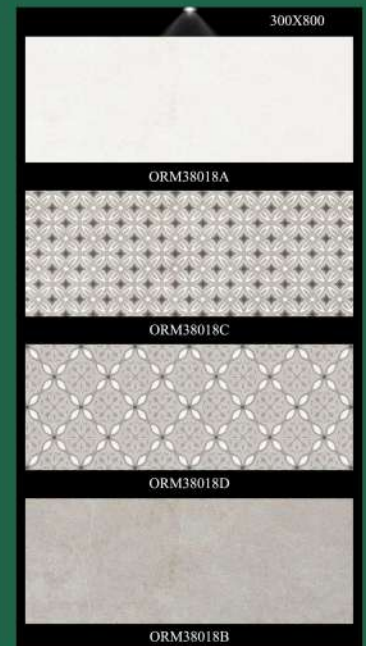

FLAT SURFACE