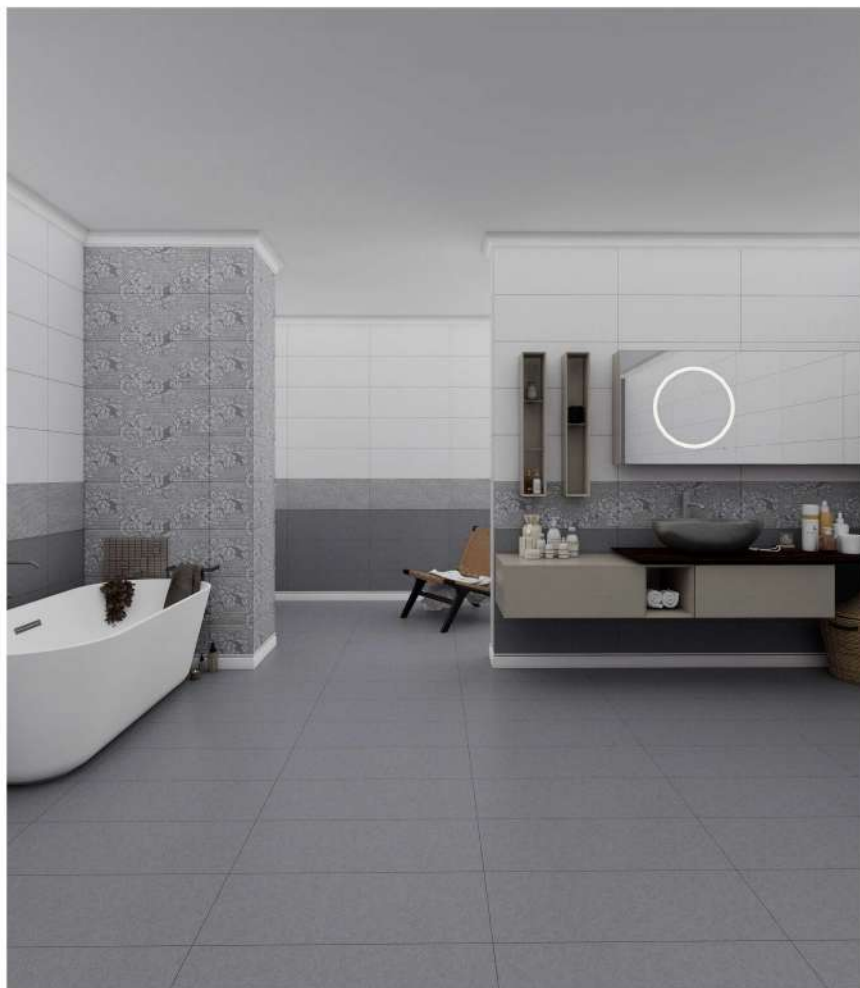

Nature tile

Chair

Mailbox

Commercial

Residential

OREAL

LEADING CRAFT

EXCELLENT QUALITY AND EXQUISITE TEXTURE.