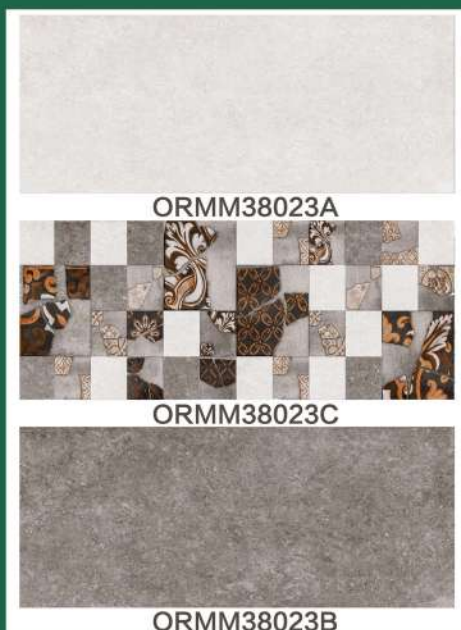

MOULD SURFACE