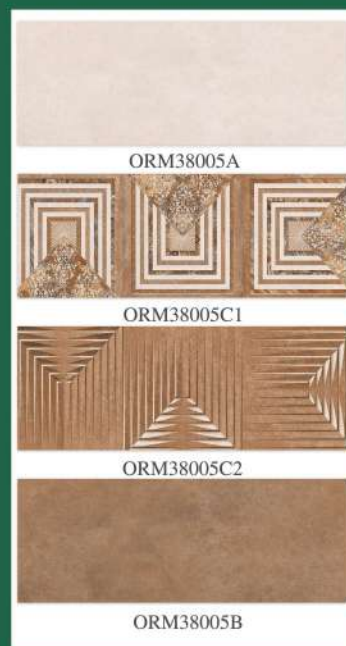

2023

OREAL

CERAMICS

欧雅陶瓷

OREAL - NOT JUST TILE.

300X800MM(12X32)

MATT SERIES

FLAT SURFACE