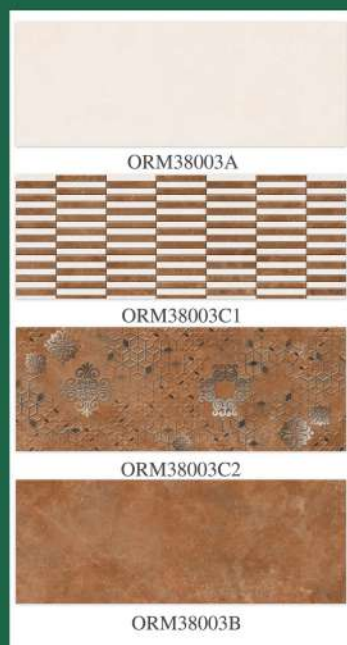

2023

OREAL

CERAMICS

欧雅陶瓷

OREAL - NOT JUST TILE.

300X800MM(12X32)

MATT SERIES

FLAT SURFACE