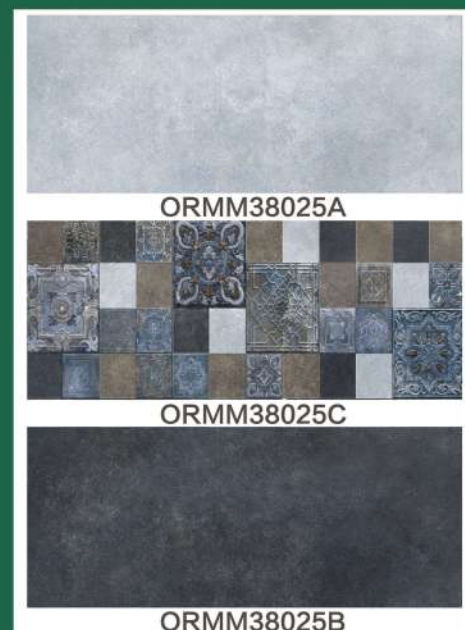

MOULD SURFACE