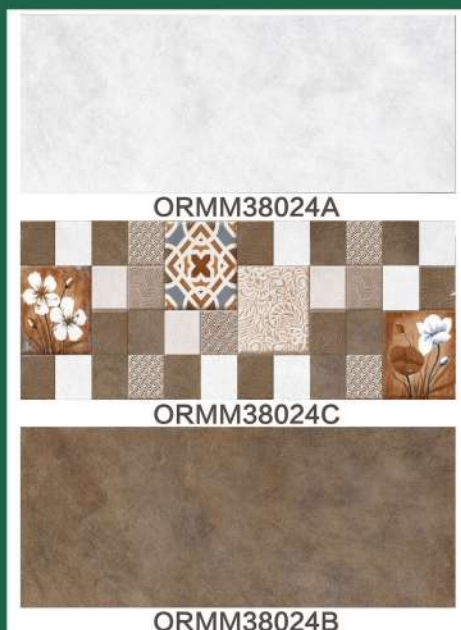

MOULD SURFACE