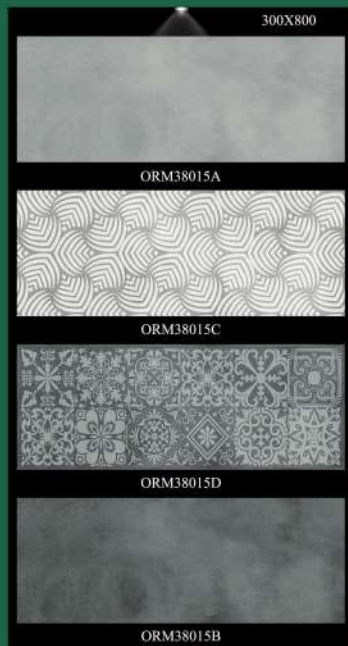

FLAT SURFACE