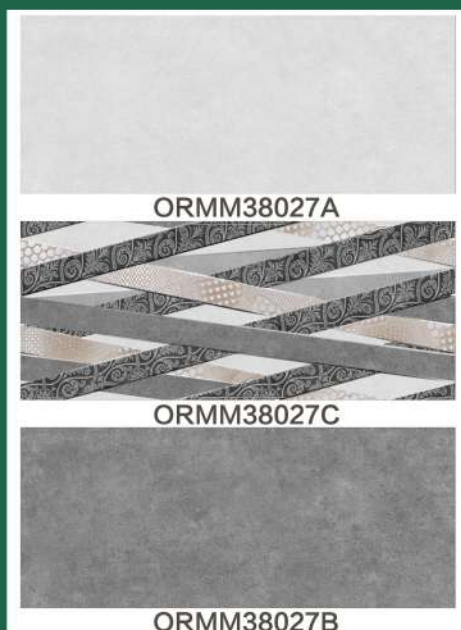

MOULD SURFACE