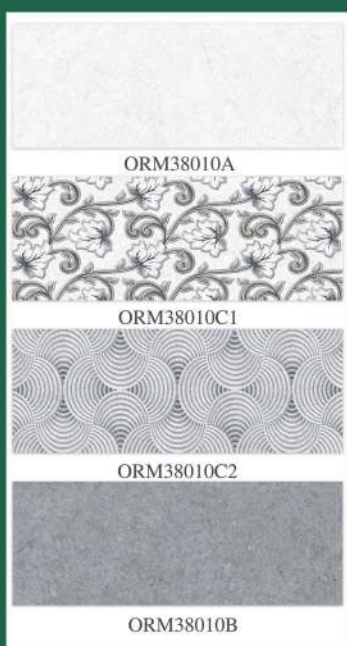

2023

OREAL

CERAMICS

欧雅陶瓷

OREAL - NOT JUST TILE.

300X800MM(12X32)

MATT SERIES

FLAT SURFACE