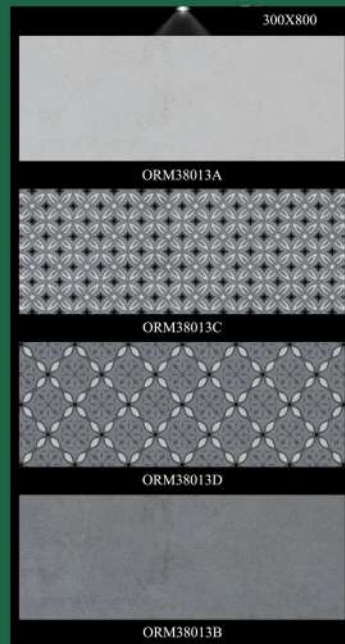

FLAT SURFACE