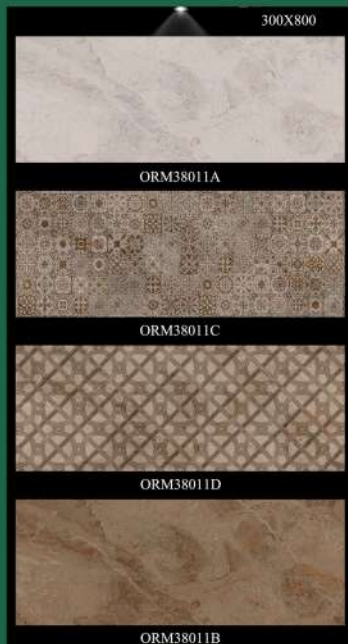

2023

OREAL

CERAMICS

欧雅陶瓷

OREAL - NOT JUST TILE.

300X800MM(12X32)

MATT SERIES

FLAT SURFACE

FLAT SURFACE

MOULD SURFACE

FLAT SURFACE

ORM38001A 300X800mm

ORM38001C 300X800mm

ORM38001C2 300X800mm

ORM38001B 300X800mm

STYLE