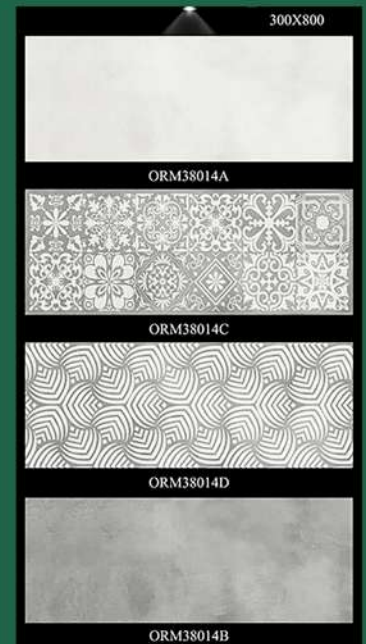

FLAT SURFACE