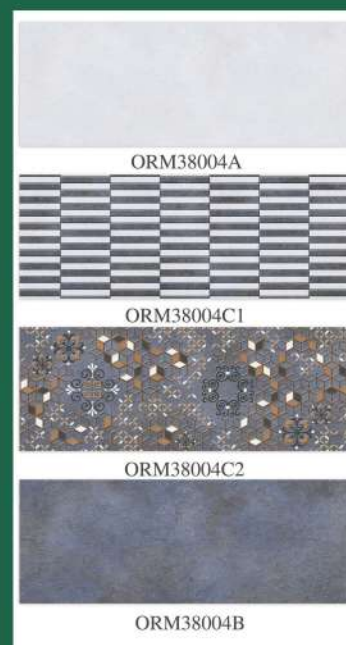

2023

OREAL

CERAMICS

欧雅陶瓷

OREAL - NOT JUST TILE.

300X800MM(12X32)

MATT SERIES

FLAT SURFACE