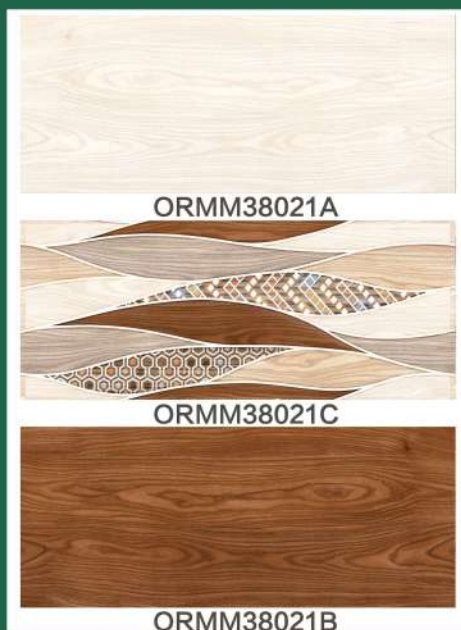

MOULD SURFACE