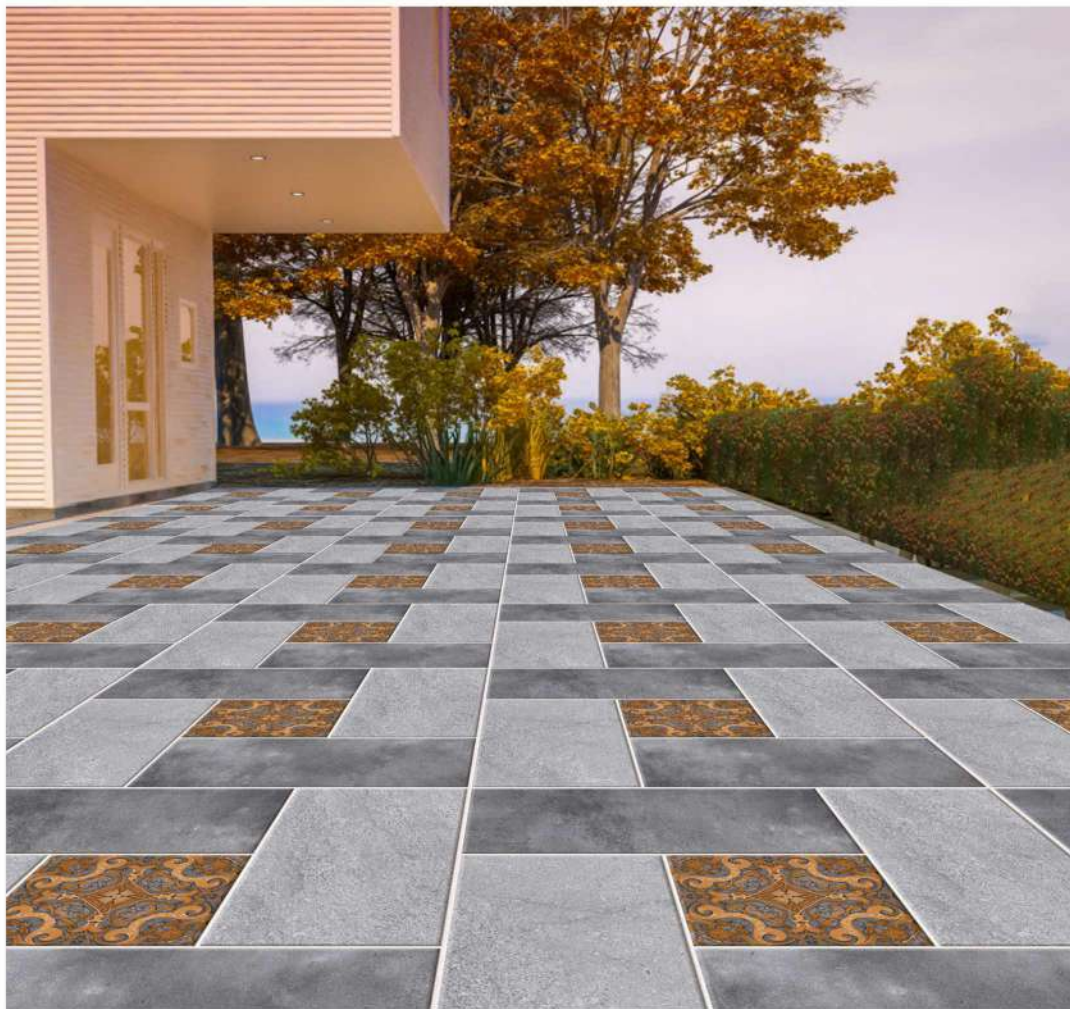

MATT SERIES

Size: 600x600mm