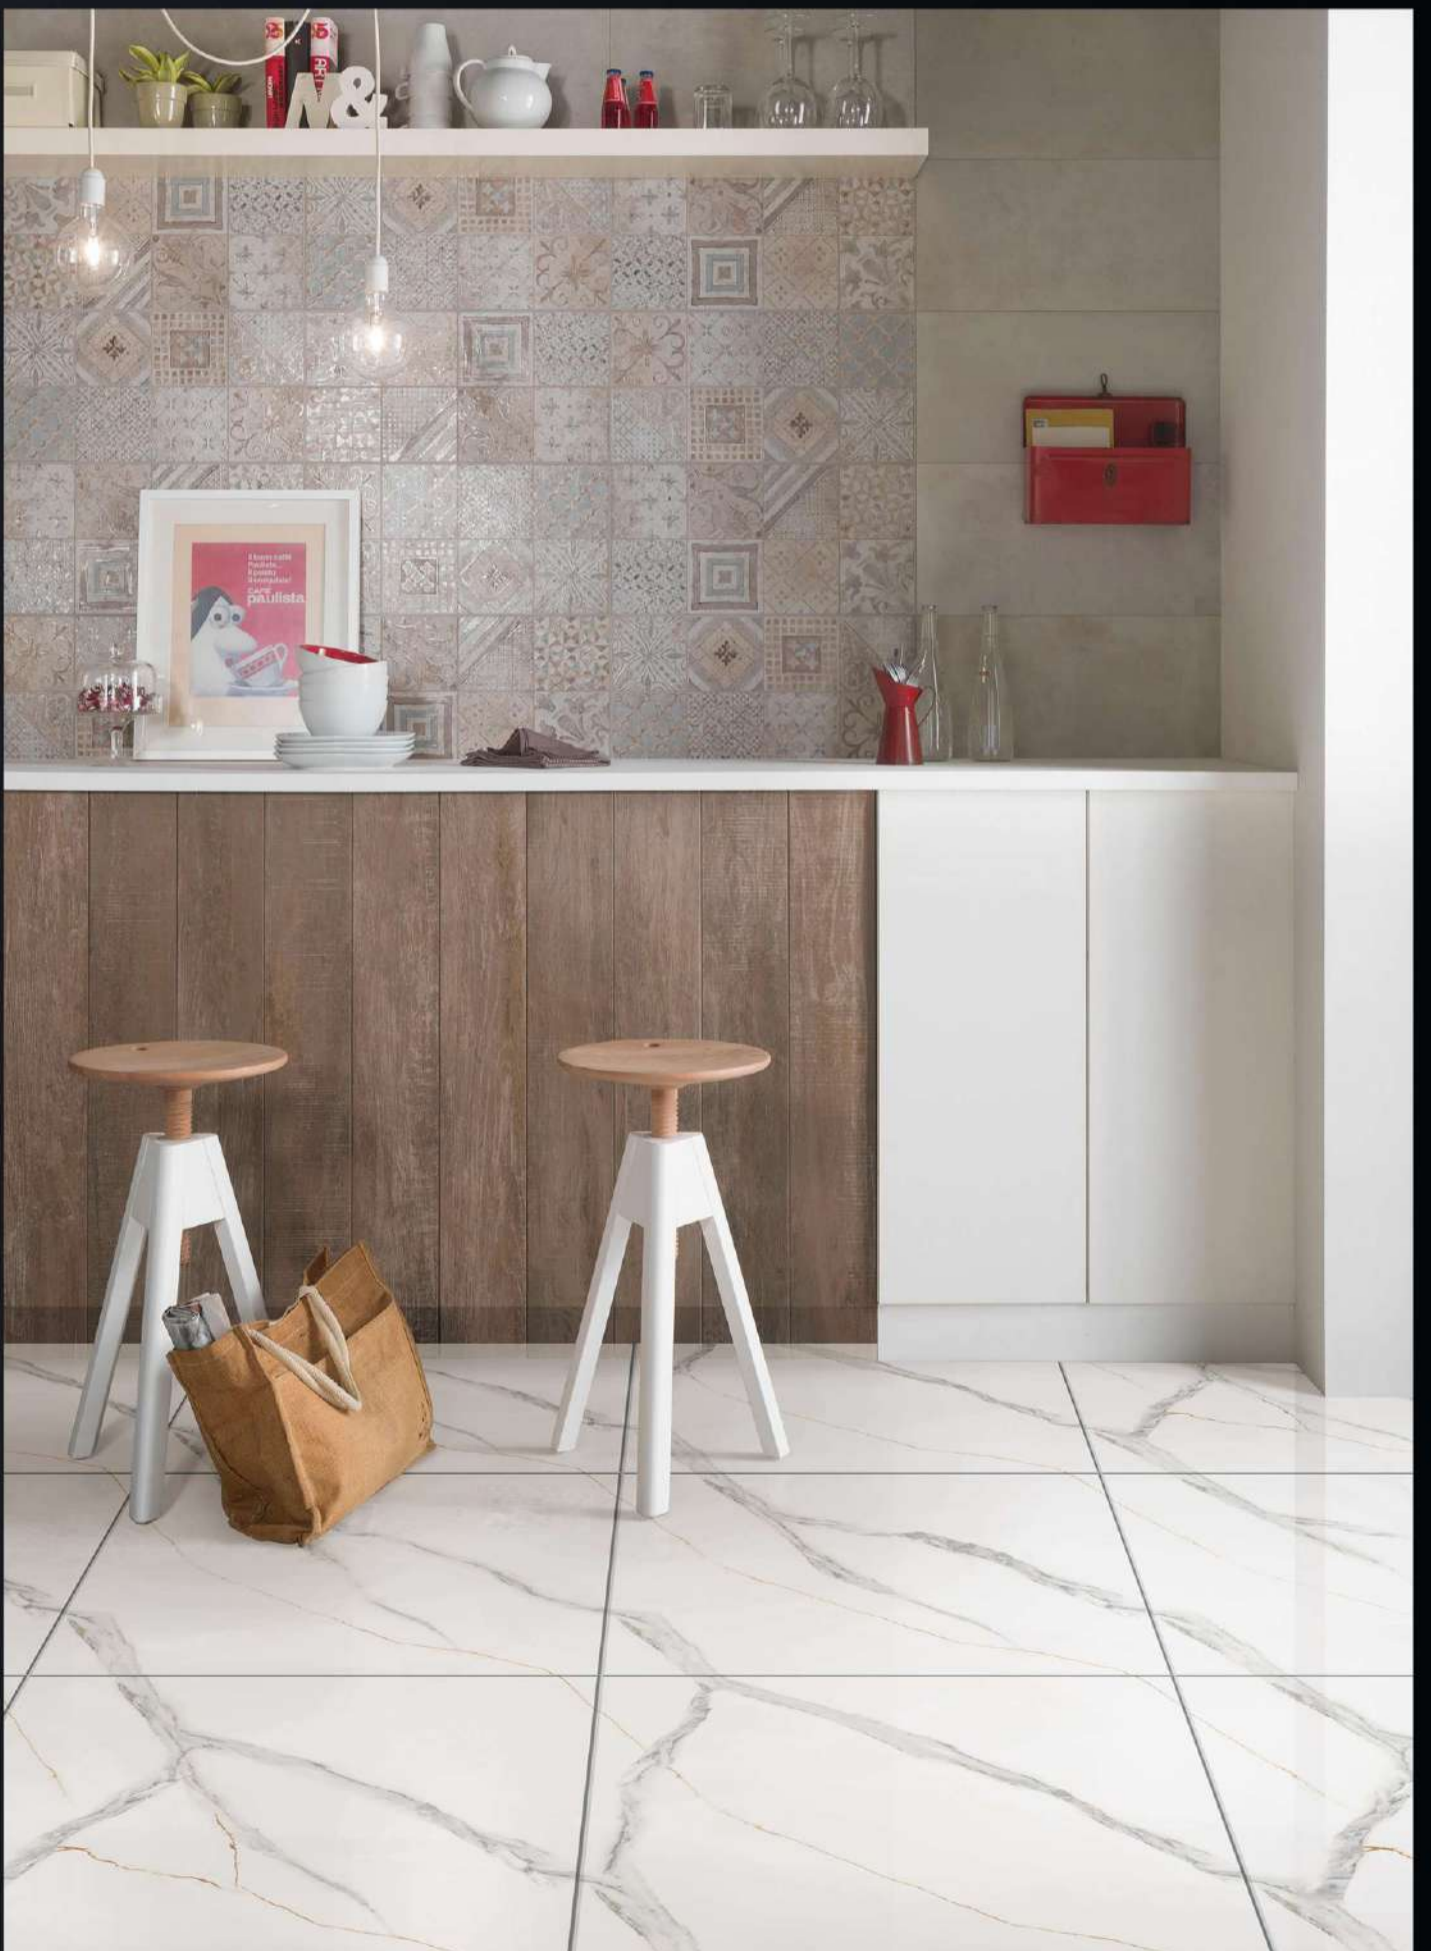

**600X600MM(24X24)**

**POLISH SERIES**

OR66000 Pure white

OREAL  
CERAMICS  
欧雅陶瓷

OR66001-4面

OR66002-4面

OR66005

OR66006