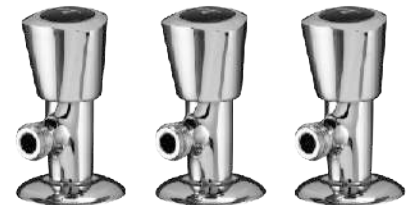

6 PIECE FULL ROUND

LEVER SET (SINGLE HEAD)

★ Color Set are Available in White & Black

CODE	DESCRIPTION	CHROME & COLOUR	PVD FULL GOLD
446	3 PIECE FULL ROUND T. COCK GENERAL	6159	7555
449	1 PIECE MUSLIM BIB COCK STYLISH (SINGLE LEVER HEAD)	4212	5517
510	1 PIECE SONEX MUSLIM SHOWER WITH CHAIN 1.00 M	2524	4030
507	1 PIECE GENERAL BASIN WASTE	1052	1256
2315	6 PIECE FULL ROUND GENERAL LEVER SET	13947	18358

6 PIECES SET AVAILABLE IN THESE HEADS

6 PIECE FULL ROUND

SONEX SET

★ Color Set are Available in White & Black

CODE	DESCRIPTION	CHROME & COLOUR	PVD FULL GOLD
2384	3 PIECE FULL ROUND T. COCK GENERAL	6159	
655	1 PIECE MUSLIM BIB COCK SONEX (SINGLE HEAD)	3502	
510	1 PIECE SONEX MUSLIM SHOWER WITH CHAIN 1.00 M	2524	
507	1 PIECE GENERAL BASIN WASTE	1052	
2282	6 PIECE FULL ROUND SONEX SET (SINGLE HEAD)	13237	

Art. 2384

quality conscious company!

6 PIECE QUARTER ROUND

SQUARE SET (SINGLE HEAD)

★ Color Set are Available in White & Black

CODE	DESCRIPTION	CHROME & COLOUR	PVD FULL GOLD
407	3 PIECE QUARTER ROUND T. COCK SQUARE	7686	
476	1 PIECE MUSLIM BIB COCK SQUARE (S. HEAD)	4212	
510	1 PIECE SONEX MUSLIM SHOWER WITH CHAIN 1.00 M	2524	
507	1 PIECE GENERAL BASIN WASTE	1052	
2318	6 PIECE SQUARE SET (S. HEAD)	15474	

6 PIECES SET AVAILABLE IN THESE HEADS