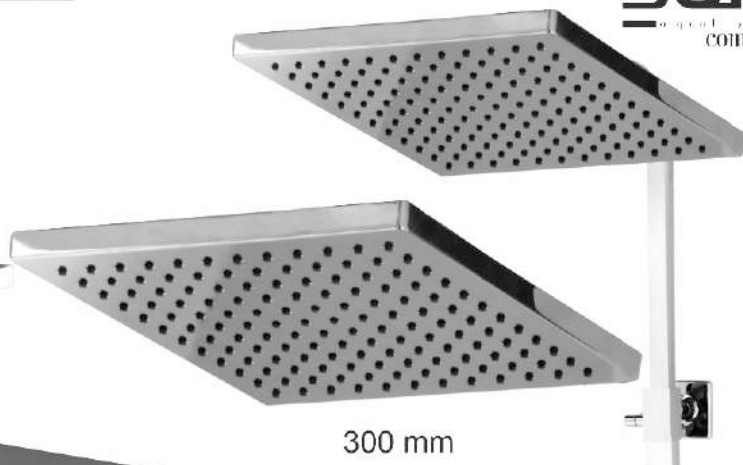

407

476

507

510

SINGLE LEVER

GRANDY PLUS SET

Art. 755

300 mm