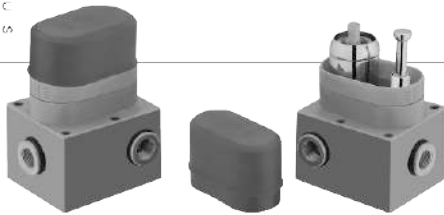

Art. 66

Art. 72

Art. 61/517

★ Color Set are Available in White & Black

CODE	DESCRIPTION	CHROME & COLOUR	PVD FULL GOLD	BLACK GOLD
72	CONCEALED BATH MIXER + OVAL PLATE	22774	27334	24024
68/899	ROUND ARM WITH SONEX ROUND RAIN SHOWER (300 mm)	12726	17468	12804
68/895	ROUND ARM WITH SONEX ROUND RAIN SHOWER (250 mm)	10218	14960	10296
67/517	SPOUT MOHRA OVAL (HEAD OVAL) WITH SONEX TRIPPLE FUNCTION ROUND (HAND SHOWER)	7502	13330	8987
66	SPOUT OVAL (SIMPLE)	4428	6182	4662
61/517	SPOUT CLASSIC WITH SONEX TRIPPLE FUNCTION ROUND (HAND SHOWER)	7080	13036	8019
61	SPOUT CLASSIC	3684	-	-