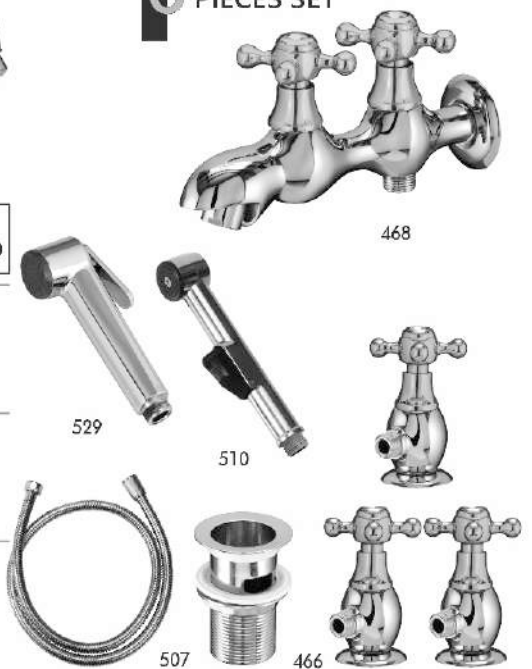

MAJESTIC RAIN SHOWER

Art. 6073

★ Color Set are Available in White & Black

Art. 6077

300 mm

a quality conscious company!

6 PIECES SET

CODE	DESCRIPTION	CHROME & COLOUR	PVD FULL GOLD
6077	BATH MIXER MAJESTIC (WALL TYPE) Two Piece Adjustable Round Rod + Leg, Holder Bracket, Sonex Rain Shower 250mm, Divider, Sonex Triple Function Round Hand Shower and Holder	39753	49860
S-6077/6073 2385	MAJESTIC WALL TYPE (8 PIECE SET) Bath Mixer Majestic + Basin Mixer Majestic + 6 Piece Quarter Round Majestic Set	68849	84885
S-6077/6073 2385-T	MAJESTIC WALL TYPE (8 PIECE SET) Bath Mixer Majestic + Basin Mixer Majestic + 6 Piece Quarter Round Majestic Set Sonex Round Rain Shower 300 mm	71357	87393