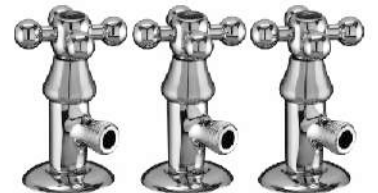

FULL ROUND

VICTORIA SET

34%
DISCOUNTED PRICES

Art. 321

★ Color Set are Available in White & Black

CODE	DESCRIPTION	CHROME & COLOUR	PVD FULL GOLD
320	BATH MIXER VICTORIA (WALL TYPE) T. Arm (R-56), Super Jet Shower (135 mm) & 4 Feet Rod	14094	19829
322	BASIN MIXER VICTORIA	8236	9828
320/322	2 PIECE VICTORIA (BATH + BASIN)	22330	29657
458	3 Piece Full Round T. COCK GENERAL (HEAD VICTORIA)	-	-
358	1 Piece Full Round MUSLIM BIB COCK GENERAL (H. VICTORIA)	-	-
510	1 Piece SONEX MUSLIM SHOWER CHAIN 1 M	-	-
507	1 Piece GENERAL BASIN WASTE	-	-
2389	6 Piece FULL ROUND VICTORIA SET	-	-
S-320/322 2389	VICTORIA WALL TYPE (8 PIECE SET) Bath Mixer Victoria + Basin Mixer Victoria + 6 Piece Full Round Victoria Set	30370	42842
S-321/322 2389	VICTORIA HAND SHOWER TYPE (8 PIECE SET) Bath Mixer Victoria + Basin Mixer Victoria + 6 Piece Full Round Victoria Set	29900	-
321	BATH MIXER VICTORIA (HAND S. TYPE) Sonex Single Function Hand Shower (Round) with Holder	13624	-

6 PIECES SET

458

quality conscious
company!