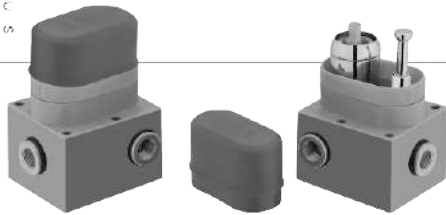

Art. 66

Art. 96

Art. 61/517

★ Color Set are Available in White & Black

CODE	DESCRIPTION	CHROME & COLOUR	PVD FULL GOLD	BLACK GOLD
96	CONCEALED BATH MIXER + ROUND PLATE	22774	27334	24024
68/899	ROUND ARM WITH SONEX ROUND RAIN SHOWER (300 mm)	12726	17468	12804
68/895	ROUND ARM WITH SONEX ROUND RAIN SHOWER (250 mm)	10218	14960	10296
67/517	SPOUT MOHRA OVAL (HEAD OVAL) WITH SONEX TRIPPLE FUNCTION ROUND (HAND SHOWER)	7502	13330	8987
66	SPOUT OVAL (SIMPLE)	4428	6182	4662
61/517	SPOUT CLASSIC WITH SONEX TRIPPLE FUNCTION ROUND (HAND SHOWER)	7080	13036	8019
61	SPOUT CLASSIC	3684	-	-