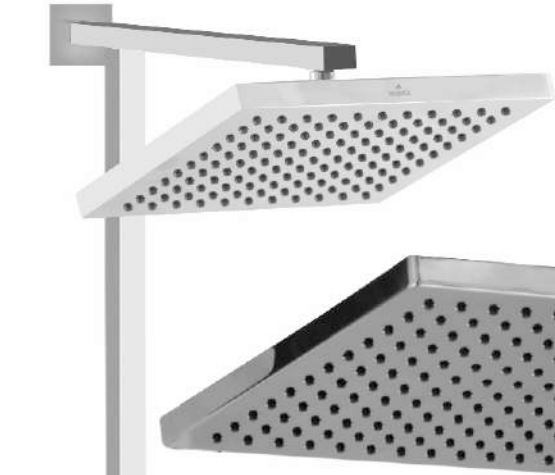

529

510

407

507

476

SINGLE LEVER

ELEGANCE PLUS SET

300 mm