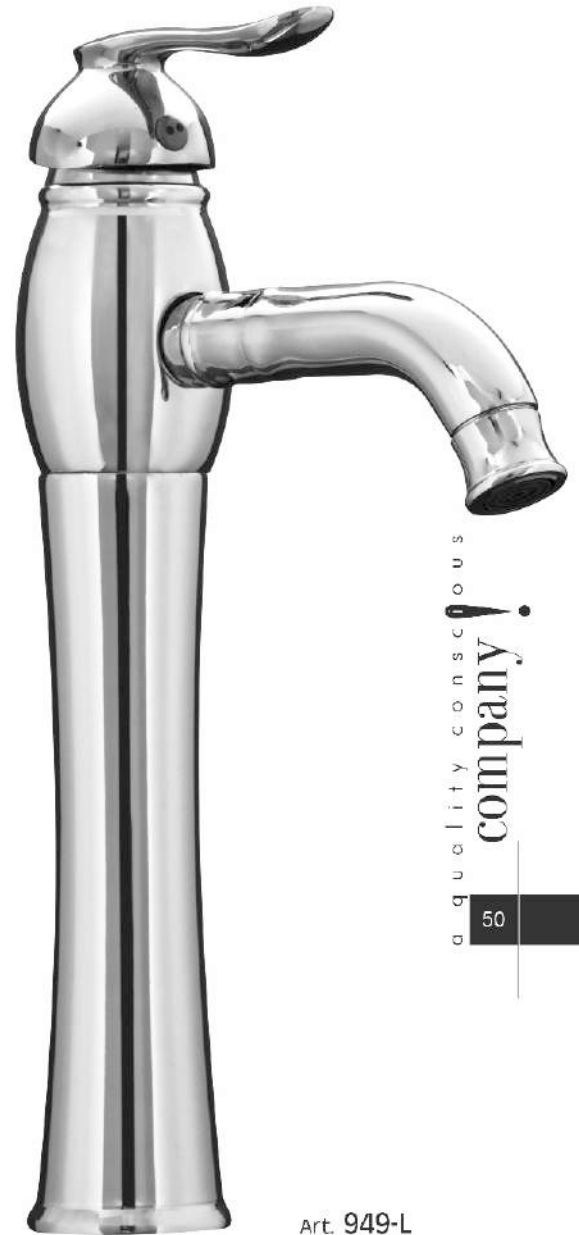

SINGLE LEVER

VANIT LONG BASIN MIXERS

34%
DISCOUNTED PRICES

Art. 978
PRIME

Art. 950
PARADISE

Art. 949-L
KING

a quality conscious
company!

50