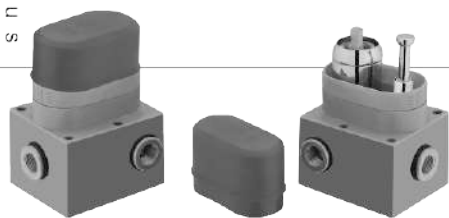

SINGLE LEVER

EURO CONCEALED

BATH MIXER

Art. 66

★ Color Set are Available in White & Black

CODE	DESCRIPTION	CHROME & COLOUR	PVD FULL GOLD	BLACK GOLD
83	CONCEALED BATH MIXER + ROUND PLATE	22774	27334	24024
68/899	ROUND ARM WITH SONEX ROUND RAIN SHOWER (300 mm)	12726	17468	12804
68/895	ROUND ARM WITH SONEX ROUND RAIN SHOWER (250 mm)	10218	14960	10296
67/517	SPOUT MO-HRA OVAL (HEAD OVAL) WITH SONEX TRIPPLE FUNCTION ROUND (HAND SHOWER)	7502	13330	8987
66	SPOUT OVAL (SIMPLE)	4428	6182	4662
61/517	SPOUT CLASSIC WITH SONEX TRIPPLE FUNCTION ROUND (HAND SHOWER)	7080	13036	8019
61	SPOUT CLASSIC	3684	-	-

CUSTOMERS CAN CHOOSE ANY OF THESE LEVERS IN EURO CONCEALED BATH MIXER

41 a quality conscious company