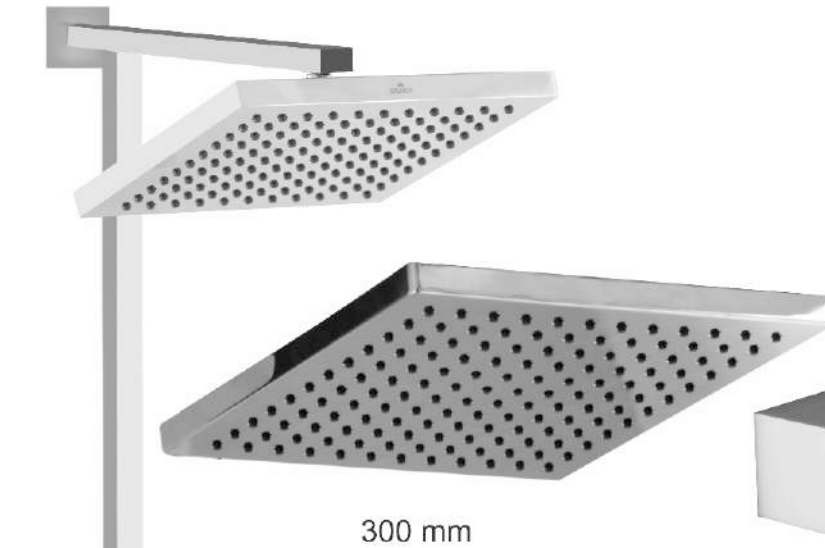

6 PIECES SET

507

2384

555

510

SINGLE LEVER

RIVA PLUS SET

300 mm