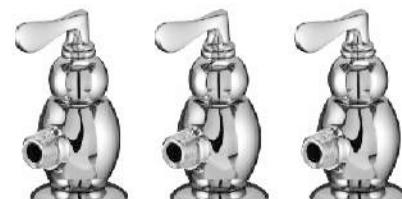

6 PIECE FULL ROUND

GENERAL SET

★ Color Set are Available in White & Black

CODE	DESCRIPTION	CHROME & COLOUR	PVD FULL GOLD
2384	3 PIECE FULL ROUND T. COCK GENERAL	6159	
455	1 PIECE MUSLIM BIB COCK GENERAL (SINGLE HEAD)	3502	
510	1 PIECE SONEX MUSLIM SHOWER WITH CHAIN 1.00 M	2524	
507	1 PIECE GENERAL BASIN WASTE	1052	
2382	6 PIECE FULL ROUND GENERAL SET (SINGLE HEAD)	13237	

64
a
q
u
a
l
i
t
y
c
o
n
s
c
i
o
u
s
c
o
m
p
a
n
y

6 PIECES SET AVAILABLE IN THESE HEADS

6 PIECE FULL ROUND

ROYAL SET

★ Color Set are Available in White & Black

CODE	DESCRIPTION	CHROME & COLOUR	PVD FULL GOLD
428	3 PIECE FULL ROUND T. COCK ROYAL	8397	
427	1 PIECE MUSLIM BIB COCK QUARTER ROUND ROYAL	5967	
510	1 PIECE SONEX MUSLIM SHOWER WITH CHAIN 1.00 M	2524	
507	1 PIECE GENERAL BASIN WASTE	1052	
2404	6 PIECE QUARTER ROUND ROYAL SET	17940	

Art. 428

6 PIECES SET AVAILABLE IN THESE HEADS