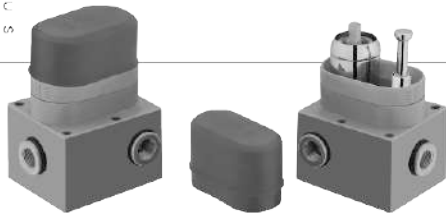

SINGLE LEVER

EURO CONCEALED

BATH MIXER

Art. 66

41 a quality conscious company!

★ Color Set are Available in White & Black

CODE	DESCRIPTION	CHROME & COLOUR	PVD FULL GOLD	BLACK GOLD
98	CONCEALED BATH MIXER + ROUND PLATE	22774	27334	24024
68/899	ROUND ARM WITH SONEX ROUND RAIN SHOWER (300 mm)	12726	17468	12804
68/895	ROUND ARM WITH SONEX ROUND RAIN SHOWER (250 mm)	10218	14960	10296
67/517	SPOUT MOHRA OVAL (HEAD OVAL) WITH SONEX TRIPPLE FUNCTION ROUND (HAND SHOWER)	7502	13330	8987
66	SPOUT OVAL (SIMPLE)	4428	6182	4662
61/517	SPOUT CLASSIC WITH SONEX TRIPPLE FUNCTION ROUND (HAND SHOWER)	7080	13036	8019
61	SPOUT CLASSIC	3684	-	-

CUSTOMERS CAN CHOOSE ANY OF THESE LEVERS IN EURO CONCEALED BATH MIXER