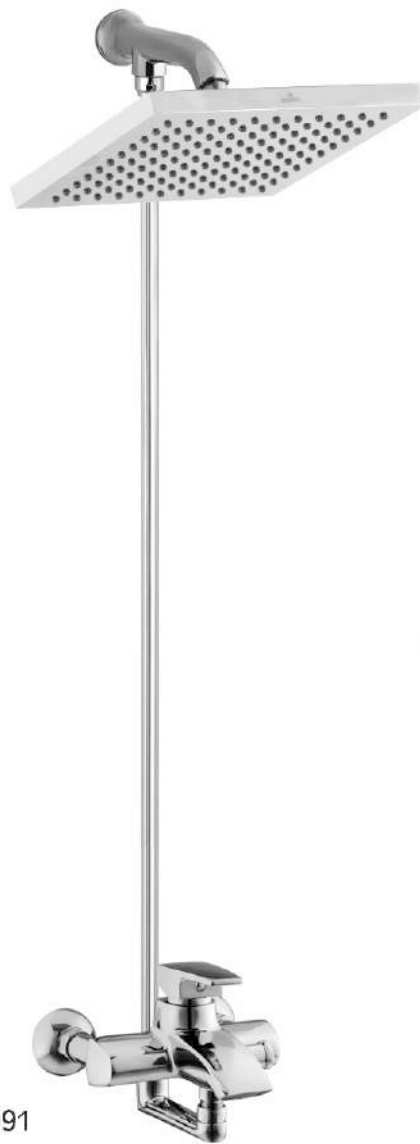

6 PIECES SET

★ Color Set are Available in White & Black

CODE	DESCRIPTION	CHROME & COLOUR	PVD FULL GOLD
5067	BATH MIXER SEAGULL (WALL TYPE) L Type Rod + Leg, Holder Bracket, Sonex Round Rain Shower 250 mm, Divider, Sonex Tripple Function Round Hand Shower and Holder	31122	37606
S-5067/5063 2482	SEAGULL WALL TYPE (8 PIECE SET) Bath Mixer Seagull + Basin Mixer Seagull + 6 Piece Q-Round Square Set	51385	63443
S-5067/5065 2482	SEAGULL WALL TYPE (8 PIECE SET) Bath Mixer Seagull + Basin Mixer Seagull Long + 6 Piece Q-Round Square Set	57930	73294

507

2384

555

510

SINGLE LEVER

CANAL SET

Art. 992

Art. 991