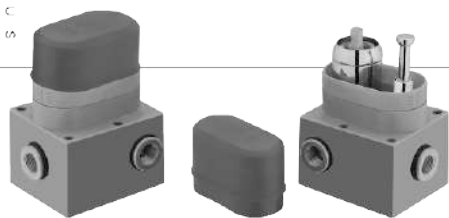

SINGLE LEVER

EURO CONCEALED

BATH MIXER

Art. 78/898

Art. 66

★ Color Set are Available in White & Black

CODE	DESCRIPTION	CHROME & COLOUR	PVD FULL GOLD	BLACK GOLD
81	CONCEALED BATH MIXER + RECTANGLE PLATE	22774	27334	24024
78/898	SQUARE ARM WITH SONEX SQUARE RAIN SHOWER (300 mm)	12726	17468	12804
78/897	SQUARE ARM WITH SONEX RAIN SHOWER (250 mm)	10218	14960	10296
69/532	SPOUT MOHRA OVAL (HEAD SQUARE) WITH SONEX SINGLE FUNCTION SQUARE (HAND SHOWER)	7502	13330	8987
66	SPOUT OVAL (SIMPLE)	4428	6182	4662
61/532	SPOUT CLASSIC WITH SONEX SINGLE FUNCTION SQUARE (HAND SHOWER)	7080	13036	8019
61	SPOUT CLASSIC	3684	-	-

CUSTOMERS CAN CHOOSE ANY OF THESE LEVERS IN EURO CONCEALED BATH MIXER

41 a quality conscious company