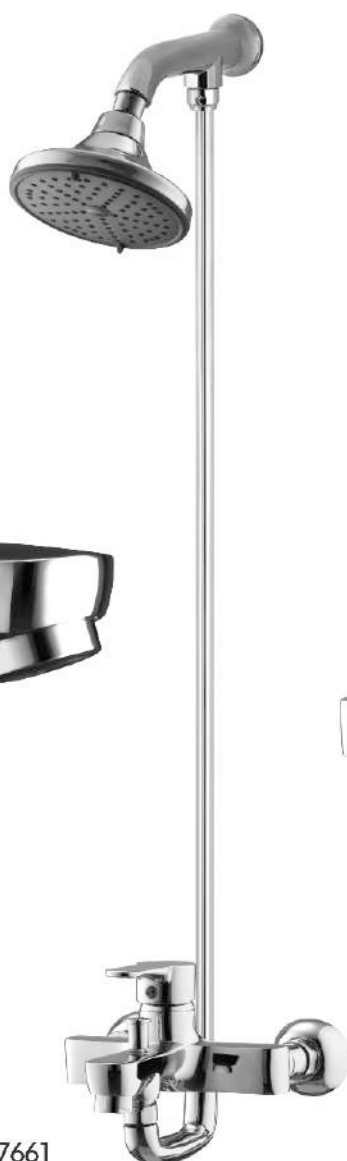

CODE	DESCRIPTION	CHROME & COLOUR	PVD FULL GOLD
3177	BATH MIXER DRIZAL (WALL TYPE) L Type Rod + Leg, Holder Bracket, Sonex Round Rain Shower 250mm, Divider, Sonex Tripple Function Round Hand Shower and Holder	31209	37125
S-3177/3173 2382	DRIZAL WALL TYPE (8 PIECE SET) Bath Mixer drizal + Basin Mixer Drizal + 6 Piece Full Round General Set (S. Head)	48537	59842
S-3177/3175 2382	DRIZAL WALL TYPE (8 PIECE SET) Bath Mixer drizal + Basin Mixer Drizal Long + 6 Piece Full Round General Set (S. Head)	54851	69531

6 PIECES SET

507

455

2384

510

34%
DISCOUNTED PRICES

Art. 7663

Art. 7661

Art. 7662

 a quality conscious
company

★ Color Set are Available in Black, White

CODE	DESCRIPTION	CHROME & COLOUR	PVD FULL GOLD	BLACK GOLD
7661	BATH MIXER BRIGHT (WALL TYPE) T. Arm (R-34), SUPER Jet Shower (135mm) & 4 Feet Rod	18770	25290	21323
7663	BASIN MIXER BRIGHT	10220	11243	11835
7665	BASIN MIXER BRIGHT LONG LENGTH 290 mm, NECK 200mm	16769	21167	17784
7661/7663	2 PIECE BRIGHT (BATH+BASIN)	28990	36533	33158
2382	6 Piece FULL ROUND GENERAL SET (SINGLE HEAD)	-	-	-
S-7661/7663 2382	BRIGHT WALL TYPE (8 PIECE SET) Bath Mixer Bright+Basin Bright +6 Piece Full Round General Set (S. Head)	35863	47802	41104
S-7661/7665 2382	BRIGHT WALL TYPE (8 PIECE SET) Bath Mixer Bright+Basin Bright Long +6 Piece Full Round General Set (S. Head)	42412	57726	47053
S-7662/7663 2382	BRIGHT HAND SHOWER TYPE (8 PIECE SET) Bath Mixer Bright+Basin Mixer Bright +6 Piece Full Round General Set (S. Head)	35380		
7662	BATH MIXER BRIGHT (HAND S. TYPE) Sonex Single Function Hand Shower (Round) with Holder	18287		