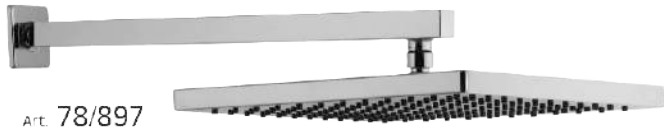

Art. 78/897