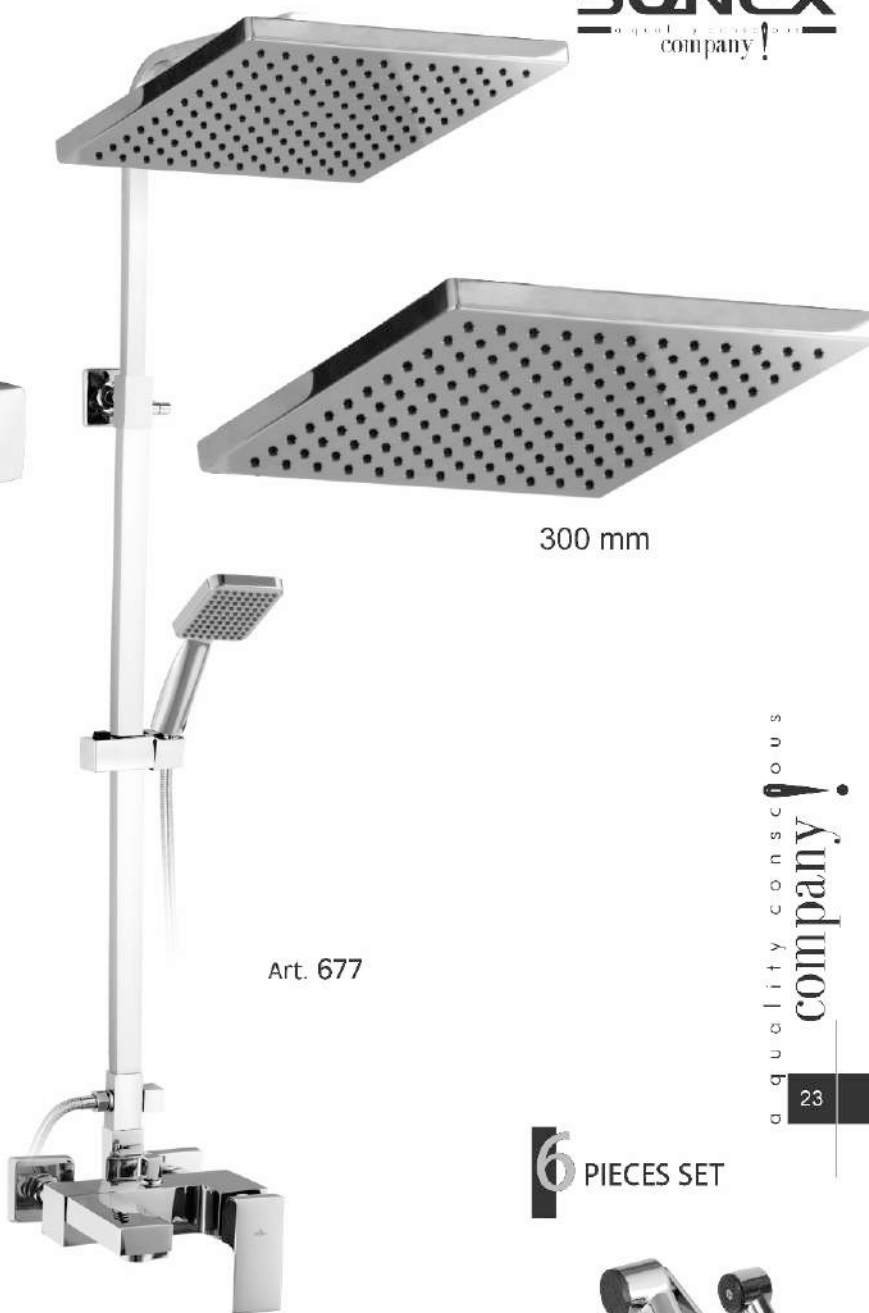

529

Art. 677

300 mm

a quality conscious company!

★ Color Set are Available in White & Black

6 PIECES SET

CODE	DESCRIPTION	CHROME & COLOUR	PVD FULL GOLD
677	BATH MIXER RIVA (WALL TYPE) Two Piece Adjustable Rectangle Rod, Holder Bracket, Sonex Square Rain Shower 250mm, Square Divider, Sonex Single Function Square Hand Shower and Holder	40011	48011
S-677/673 2318	RIVA WALL TYPE (8 PIECE SET) Bath Mixer Riva + Basin Mixer Riva + 6 Piece Quarter Round Square Set (Single Head)	67017	82090
S-677/675 2318	RIVA WALL TYPE (8 PIECE SET) Bath Mixer Riva + Basin Mixer Riva Long + 6 Piece Quarter Round Square Set (Single Head)	70714	88962
S-677/675 2318-T	RIVA WALL TYPE (8 PIECE SET) Bath Mixer Riva + Basin Mixer Riva + 6 Piece Quarter Round Square Set (Single Head) Sonex Square Rain Shower 300mm	73222	91470