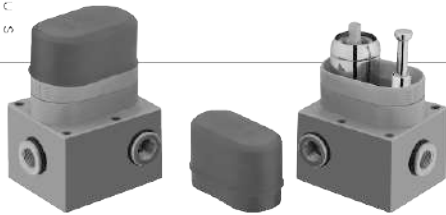

SINGLE LEVER

EURO CONCEALED

BATH MIXER

Art. 78/898

Art. 66

41 a quality conscious company!

★ Color Set are Available in White & Black

CODE	DESCRIPTION	CHROME & COLOUR	PVD FULL GOLD	BLACK GOLD
94	CONCEALED BATH MIXER + RECTANGLE PLATE	22774	27334	24024
78/898	SQUARE ARM WITH SONEX SQUARE RAIN SHOWER (300 mm)	12726	17468	12804
78/897	SQUARE ARM WITH SONEX RAIN SHOWER (250 mm)	10218	14960	10296
69/532	SPOUT MOHRA OVAL (HEAD SQUARE) WITH SONEX SINGLE FUNCTION SQUARE (HAND SHOWER)	7502	13330	8987
66	SPOUT OVAL (SIMPLE)	4428	6182	4662
61/532	SPOUT CLASSIC WITH SONEX SINGLE FUNCTION SQUARE (HAND SHOWER)	7080	13036	8019
61	SPOUT CLASSIC	3684	-	-

CUSTOMERS CAN CHOOSE ANY OF THESE LEVERS IN EURO CONCEALED BATH MIXER