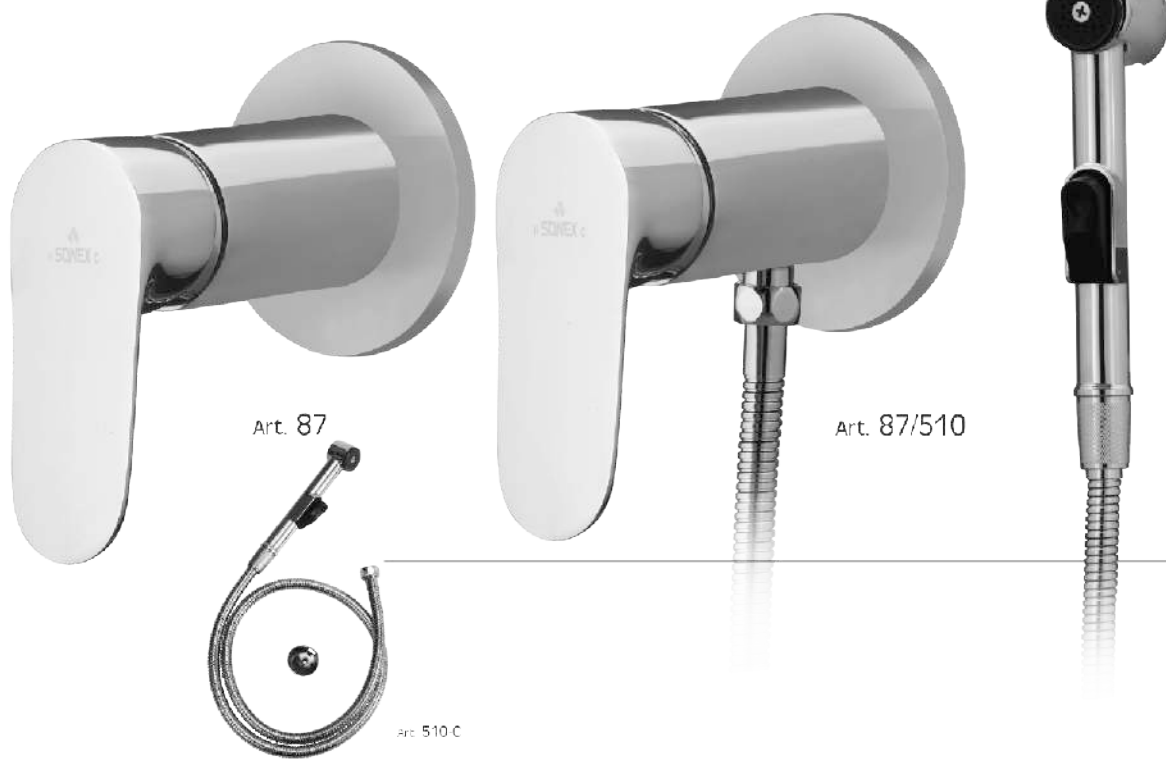

Art. 87

Art. 87/510

Art. 510-C

a quality conscious
company!

46

★ Color Set are Available in White & Black

CODE	DESCRIPTION	CHROME & COLOUR	PVD FULL GOLD	BLACK GOLD
87	ALPHA MUSLIM SHOWER MIXER CONCEALED LEVER (ROUND) MUSLIM SHOWER MIXER CONCEALED LEVER	11407	13907	-
87/510	ALPHA MUSLIM SHOWER MIXER CONCEALED LEVER (ROUND) MUSLIM SHOWER WITH 1M CHAIN	14648	18648	16811
79	FLORA MUSLIM SHOWER MIXER CONCEALED LEVER SQUARE	11972	14472	-
79/510	FLORA MUSLIM SHOWER MIXER CONCEALED LEVER MUSLIM SHOWER WITH 1M CHAIN	15413	19472	17635
510-C	SONEX MUSLIM SHOWER WITH 1M CHAIN	2524	4030	-