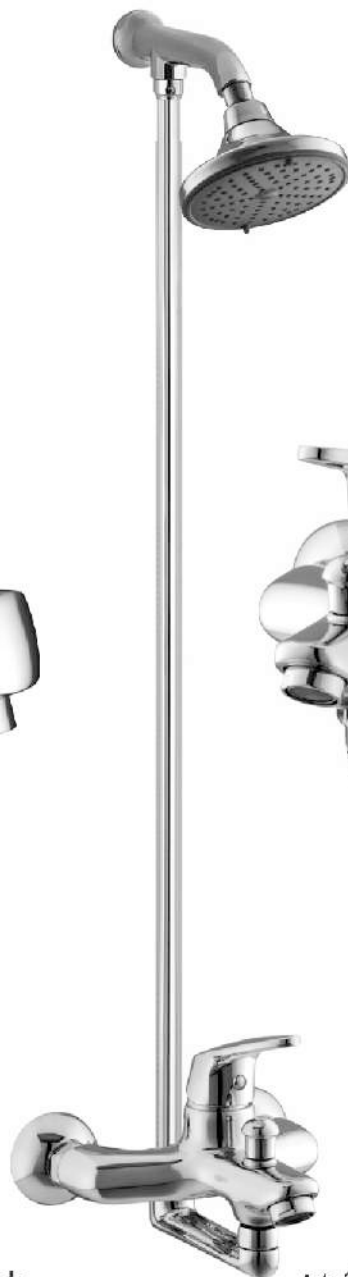

6 PIECES SET

Pvd Full Gold Set Available with 6 Piece Genral Lever Set

455

SINGLE LEVER

CLASSIC SET

34%
DISCOUNTED PRICES

Art. 123

Art. 121

Art. 122

quality conscious
company!

★ Color Set are Available in White & Black

CODE	DESCRIPTION	CHROME & COLOUR	BLACK GOLD
121	BATH MIXER CLASSIC (WALL TYPE) T. Arm (R-34), super Jet Shower 135mm & 4 Feet Rod	18401	20954
123	BASIN MIXER CLASSIC	10030	11645
121/123	2 PIECE CLASSIC SET (BATH + BASIN)	28431	32599
2382	6 Piece FULL ROUND GENERAL SET (S. HEAD)	-	-
S-121/123 2382	CLASSIC WALL TYPE (8 PIECE SET) Bath Mixer CLASSIC + Basin Mixer CLASSIC + 6 Piece Full Round General Set (S. Head)	35304	40545
S-122/123 2382	CLASSIC HAND SHOWER TYPE (8 PIECE SET) Bath Mixer CLASSIC + Basin Mixer CLASSIC + 6 Piece Full Round General Set (S. Head)	34821	40062
122	BATH MIXER CLASSIC (HAND S. TYPE) Sonex Single Function Hand Shower (Round) with Holder	17918	20471