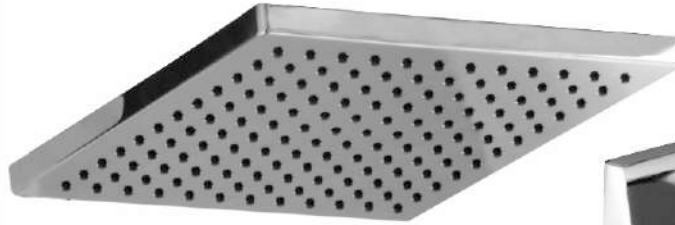

529

510

407

507

476

SINGLE LEVER

ELEGANCE PLUS SET

300 mm