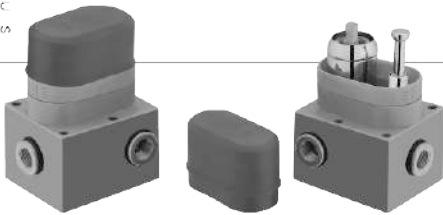

SINGLE LEVER

EURO CONCEALED

BATH MIXER

Art. 78/898

Art. 66

41 a quality conscious company!

★ Color Set are Available in White & Black

CODE	DESCRIPTION	CHROME & COLOUR	PVD FULL GOLD	BLACK GOLD
91	CONCEALED BATH MIXER + RECTANGLE DIAMONDPLATE	22774	27334	24024
78/898	SQUARE ARM WITH SONEX SQUARE RAIN SHOWER (300 mm)	12726	17468	12804
78/897	SQUARE ARM WITH SONEX RAIN SHOWER (250 mm)	10218	14960	10296
69/532	SPOUT WITH OVAL HEAD (SQUARE) WITH SONEX SINGLE FUNCTION SQUARE (HAND SHOWER)	7502	13330	8987
66	SPOUT OVAL (SIMPLE)	4428	6182	4662
61/532	SPOUT CLASSIC WITH SONEX SINGLE FUNCTION SQUARE (HAND SHOWER)	7080	13036	8019
61	SPOUT CLASSIC	3684	-	-

CUSTOMERS CAN CHOOSE ANY OF THESE LEVERS IN EURO CONCEALED BATH MIXER