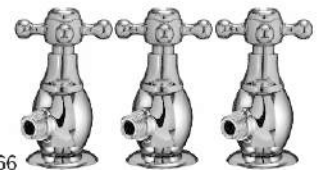

529

510

468

507

466

76
a quality conscious company!

QUARTER ROUND

ZAM ZAMA RAIN SHOWER