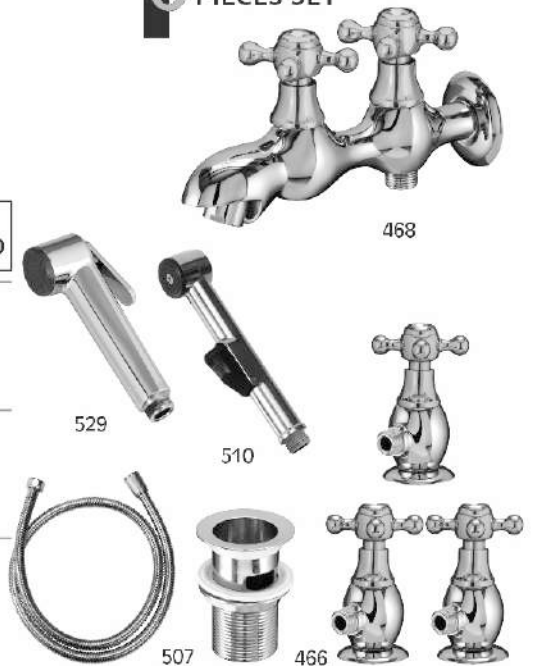

a quality conscious company!

★ Color Set are Available in White & Black

6 PIECES SET

CODE	DESCRIPTION	CHROME & PVD	
		COLOUR	FULL GOLD
6067	BATH MIXER ZAM ZAMA (WALL TYPE) Two Piece Adjustable Round Rod + Leg, Holder Bracket, Sonex Rain Shower 250mm, Divider, Sonex Triple Function Round Hand Shower and Holder	39753	49860
S-6067/6063 2386	ZAM ZAMA WALL TYPE (8 PIECE SET) Bath Mixer Zam Zama + Basin Mixer Zam Zama + 6 Piece Quarter Round Zam Zama Set	68849	84885
S-6067/6063 2386-T	ZAM ZAMA WALL TYPE (8 PIECE SET) Bath Mixer ZamZama + Basin Mixer Zam Zama + 6 Piece Quarter Round Zam Zama Set Sonex Round Rain Shower 300 mm	71357	87393