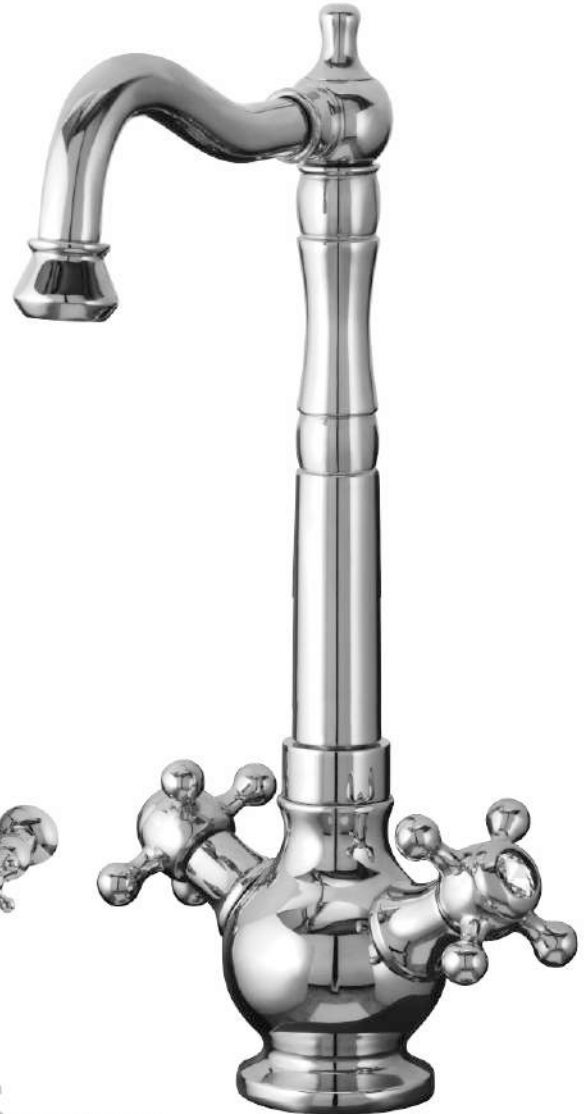

★ Customers can choose Dream (round) Jet Shower or Grace Jet Shower

300 mm

Art. 6062

Art. 6064

Art. 6063

★ Color Set are Available in White & Black

6 PIECES SET

CODE	DESCRIPTION	CHROME & COLOUR	PVD FULL GOLD
6064	BATH MIXER ZAM ZAMA PLUS (WALL TYPE) Long T. Arm (R-34), Sonex Round Rain Shower (250 mm) & 4 Feet Rod	30817	38817
6063	BASIN MIXER ZAM ZAMA	16567	18459
6064/6063	2 PIECE ZAM ZAMA SET (BATH + BASIN)	47384	57276
2386	6 Piece QUARTER ROUND ZAM ZAMA SET	-	-
S-6064/6063 2386	ZAM ZAMA PLUS WALL TYPE (8 PIECE SET) Bath Mixer Zam Zama + Basin Mixer Zam Zama + 6 Piece Quarter Round Zam Zama Set	60604	74533
S-6062/6063 2386	ZAM ZAMA HAND SHOWER TYPE (8 PIECE SET) Bath Mixer Zam Zama + Basin Mixer Zam Zama + 6 Piece Quarter Round Zam Zama Set	57737	-
6062	BATH MIXER ZAM ZAMA (HAND S. TYPE) Sonex Triple Function Hand Shower (Round) with Holder	27950	-
S-6064/6063 2386-T	ZAM ZAMA PLUS WALL TYPE (8 PIECE SET) Bath Mixer Zam Zama + Basin Mixer Zam Zama + 6 Piece Quarter Round Zam Zama Set Sonex Round Rain Shower 300 mm	63112	77041