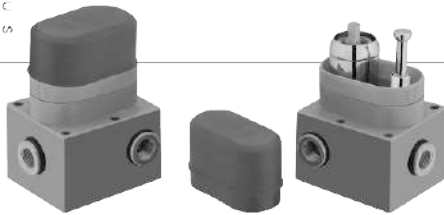

SINGLE LEVER

EURO CONCEALED

BATH MIXER

Art. 66

★ Color Set are Available in White & Black

CODE	DESCRIPTION	CHROME & COLOUR	PVD FULL GOLD	BLACK GOLD
99	CONCEALED BATH MIXER + OVAL PLATE	22774	27334	24024
68/899	ROUND ARM WITH SONEX ROUND RAIN SHOWER (300 mm)	12726	17468	12804
68/895	ROUND ARM WITH SONEX ROUND RAIN SHOWER (250 mm)	10218	14960	10296
67/517	SPOUT MOHRA OVAL (HEAD OVAL) WITH SONEX TRIPPLE FUNCTION ROUND (HAND SHOWER)	7502	13330	8987
66	SPOUT OVAL (SIMPLE)	4428	6182	4662
61/517	SPOUT CLASSIC WITH SONEX TRIPPLE FUNCTION ROUND (HAND SHOWER)	7080	13036	8019
61	SPOUT CLASSIC	3684	-	-

CUSTOMERS CAN CHOOSE ANY OF THESE LEVERS IN EURO CONCEALED BATH MIXER

41
a quality conscious company