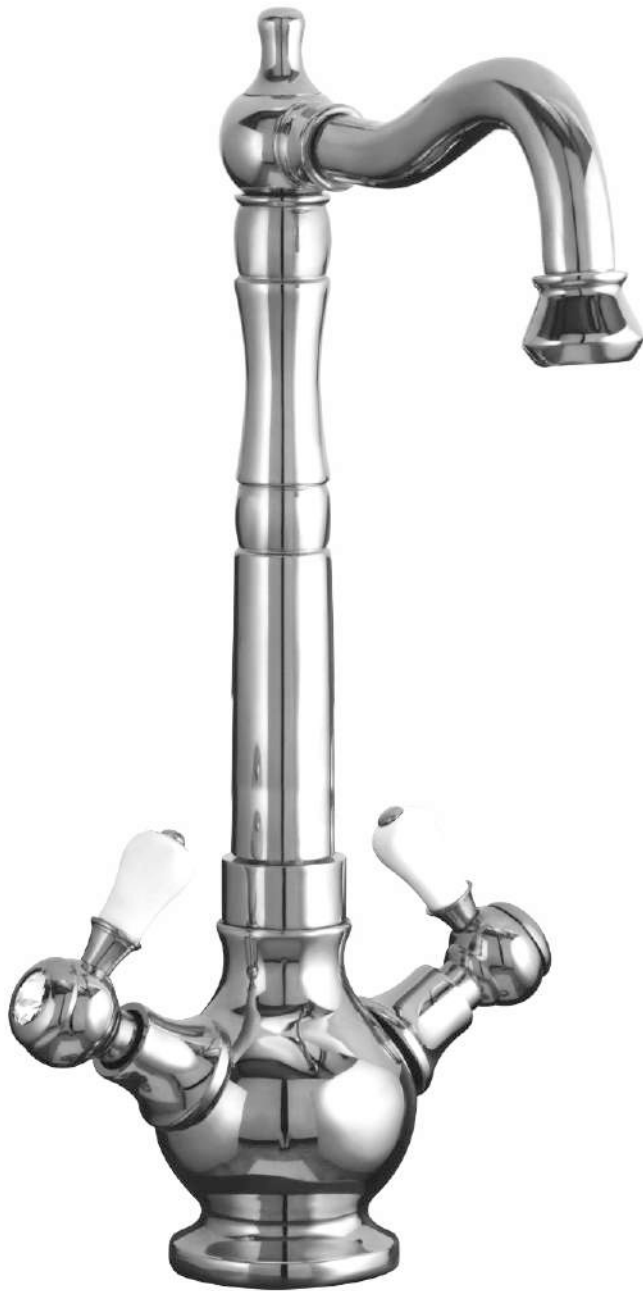

MAJESTIC RAIN SHOWER

Art. 6073

★ Color Set are Available in White & Black