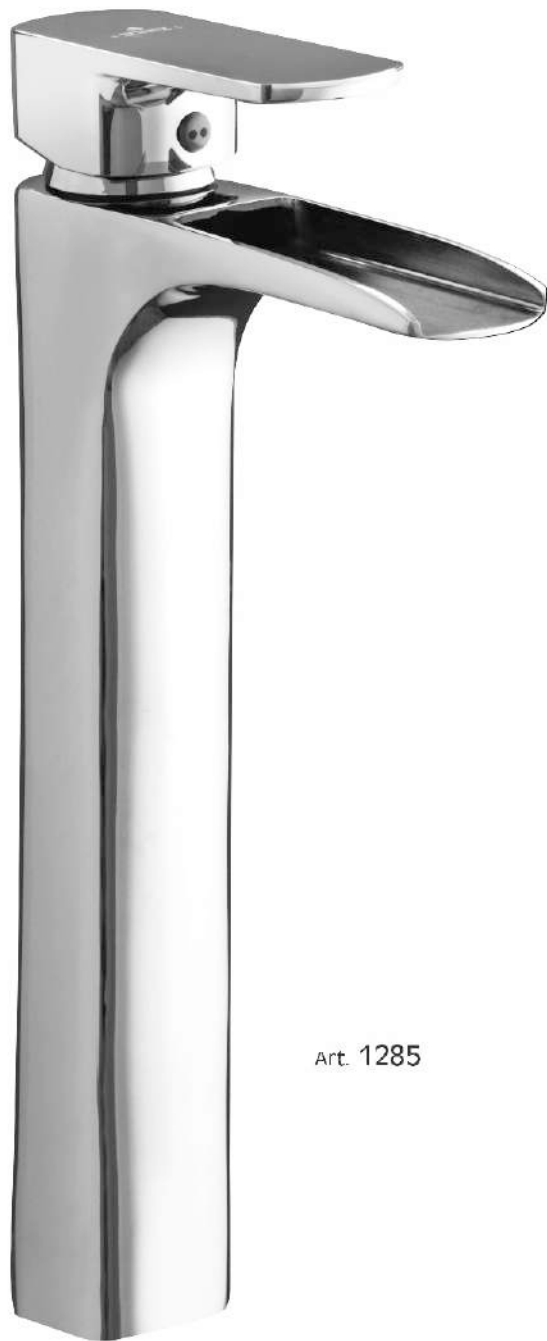

6 PIECES SET

507

407

529

510

476

SINGLE LEVER

AABSHAR RAIN SHOWER