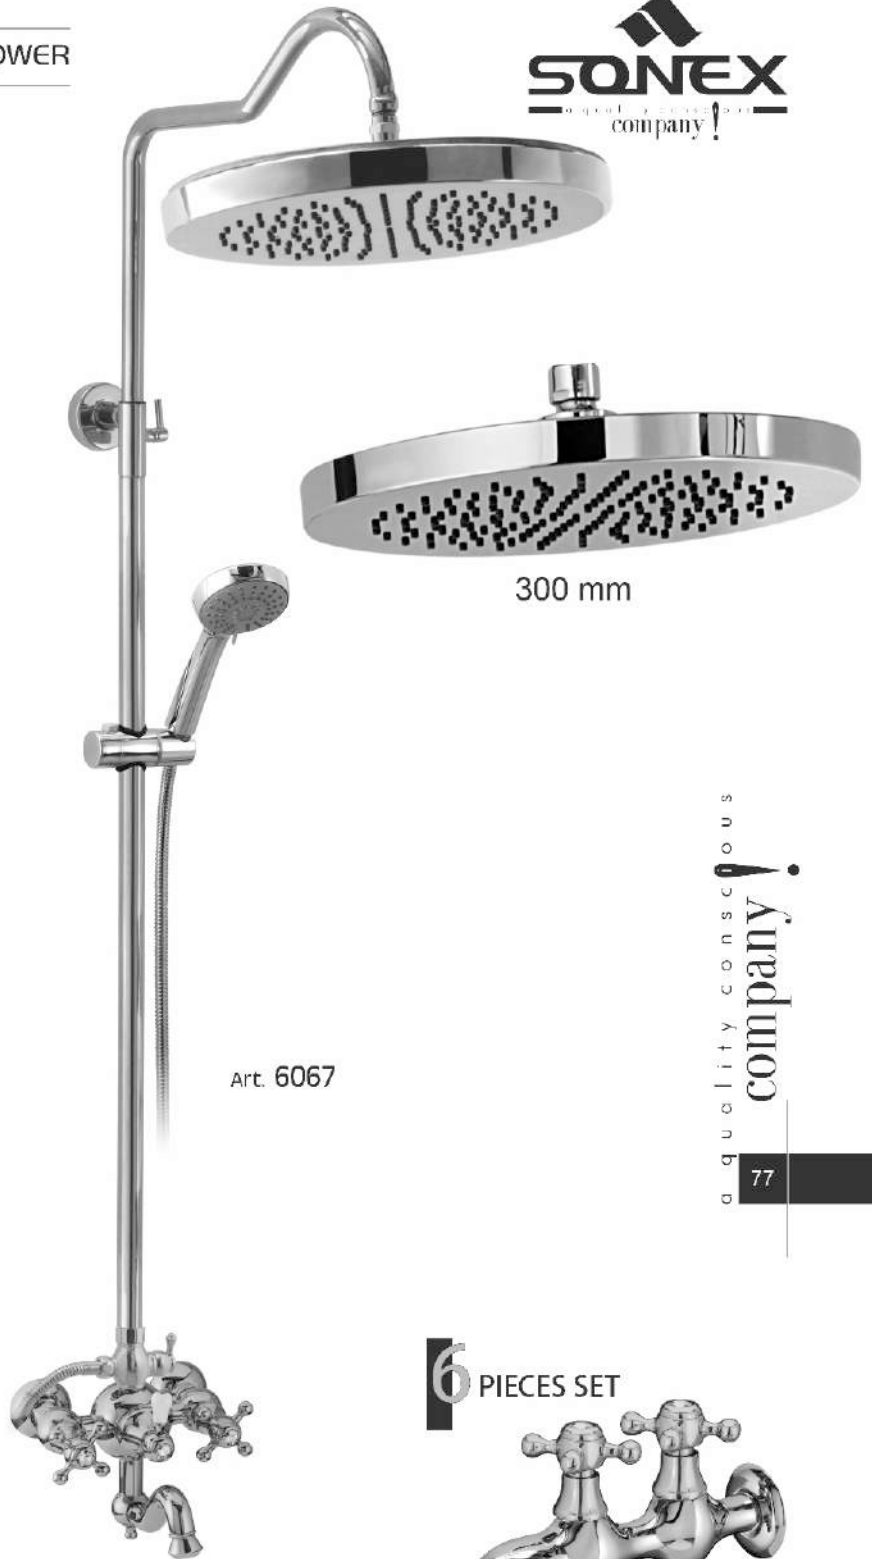

QUARTER ROUND

ZAM ZAMA RAIN SHOWER

Art. 6067

a quality conscious company!

★ Color Set are Available in White & Black

6 PIECES SET

CODE	DESCRIPTION	CHROME & PVD	
		COLOUR	FULL GOLD
6067	BATH MIXER ZAM ZAMA (WALL TYPE) Two Piece Adjustable Round Rod + Leg, Holder Bracket, Sonex Rain Shower 250mm, Divider, Sonex Triple Function Round Hand Shower and Holder	39753	49860
S-6067/6063 2386	ZAM ZAMA WALL TYPE (8 PIECE SET) Bath Mixer Zam Zama + Basin Mixer Zam Zama + 6 Piece Quarter Round Zam Zama Set	68849	84885
S-6067/6063 2386-T	ZAM ZAMA WALL TYPE (8 PIECE SET) Bath Mixer ZamZama + Basin Mixer Zam Zama + 6 Piece Quarter Round Zam Zama Set Sonex Round Rain Shower 300 mm	71357	87393