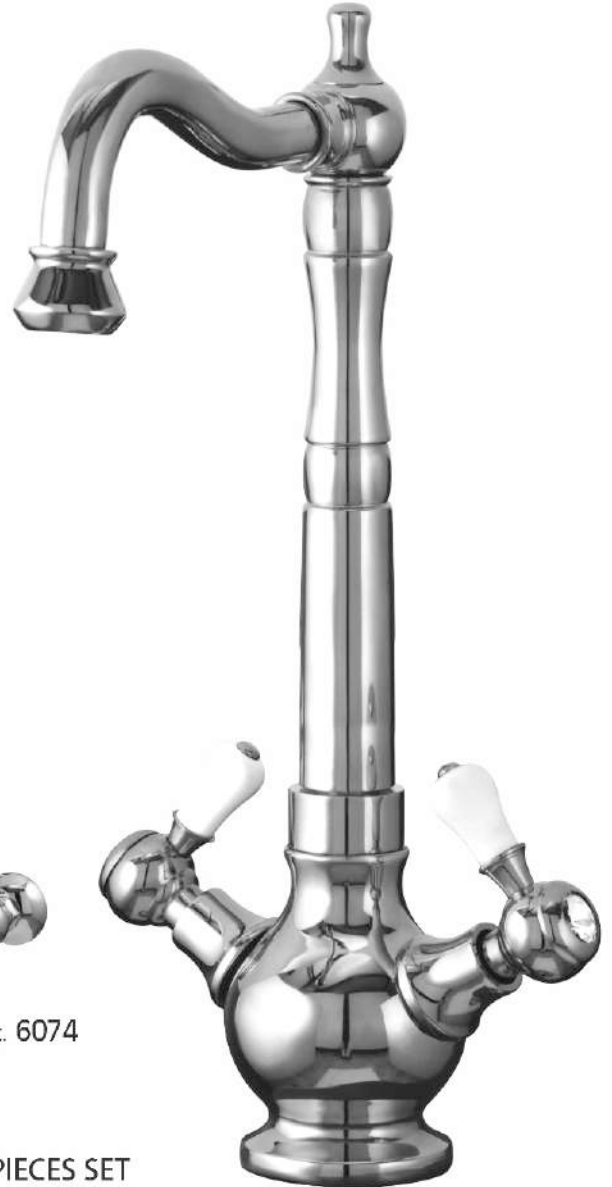

Art. 6074

Art. 6073