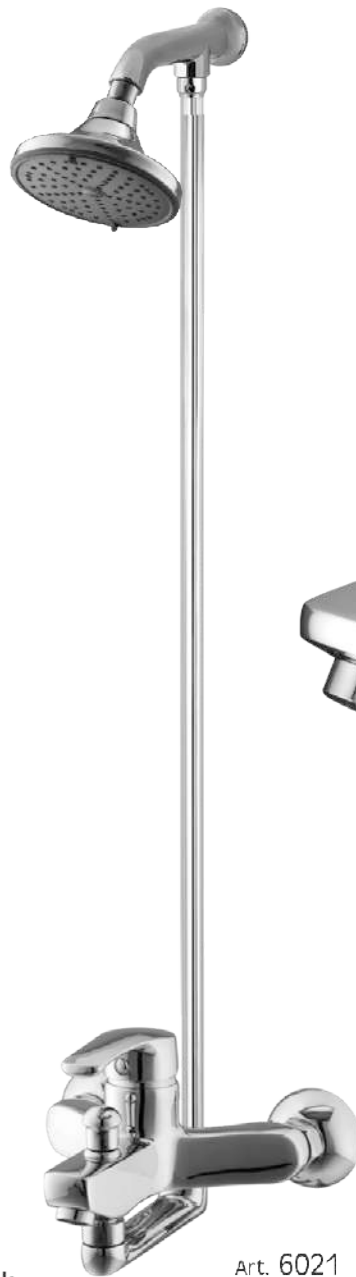

CODE	DESCRIPTION	CHROME & COLOUR	PVD FULL GOLD	BLACK GOLD
6461	BATH MIXER PRIME (WALL TYPE) T. Arm (R-34), Super Jet Shower (150mm) & 4 Feet Rod	16475	22995	19028
6463	BASIN MIXER PRIME	9037	10060	10652
6461/6463	2 PIECE PRIME (BATH + BASIN)	25512	33055	29680
2382	6 Piece FULL ROUND GENERAL SET (SINGLE HEAD)	-	-	-
s-6461/6463 2382	PRIME WALL TYPE (8 PIECE SET) Bath Mixer prime + Basin Mixer prime + 6 Piece Full Round General Set (S. Head)	32385	44324	37626
s-6462/6463 2382	PRIME HAND SHOWER TYPE (8 PIECE SET) Bath mixer versus + Basin Mixer versus + 6 Piece Full Round General Set (S. Head)	31902	-	37143
6462	BATH MIXER PRIME (HAND S. TYPE) Sonex Single Function Hand Shower (Round) with Holder	15992	-	18545

6 PIECES SET

455

507

2384

SINGLE LEVER

AQUA SET

Art. 6022

Art. 6021