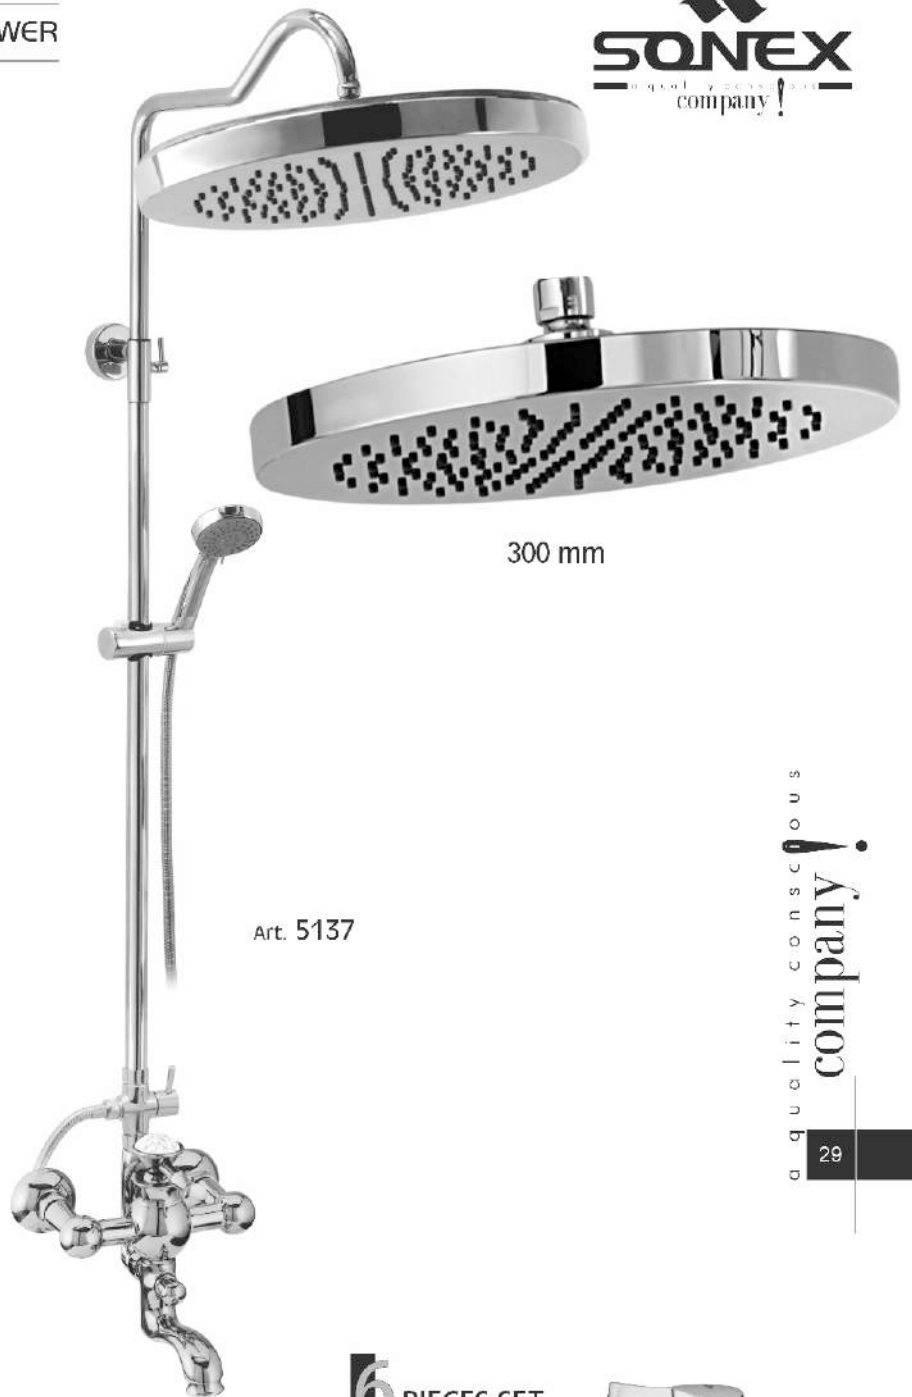

SINGLE LEVER

SALOON RAIN SHOWER

Art. 5137

300 mm

a quality conscious
company!

★ Color Set are Available in White & Black

6 PIECES SET

CODE	DESCRIPTION	CHROME & COLOUR	PVD FULL GOLD
5137	BATH MIXER SALOON (WALL TYPE) Two Piece Adjustable Round Rod + Leg, Holder Bracket, Sonex Rain Shower 250mm, Divider, Sonex Triple Function Round Hand Shower and Holder	40490	48956
S-5137/5135 2317	SALOON WALL TYPE (8 PIECE SET) Bath Mixer Saloon + Basin Mixer Saloon + 6 Piece Full Round General Lever Set	67111	81412
S-5137/5135 2317	SALOON WALL TYPE (8 PIECE SET) Bath Mixer Saloon + Basin Mixer Saloon Long + 6 Piece Full Round General Lever Set	68533	84326
S-5137/5135 2317-T	SALOON WALL TYPE (8 PIECE SET) Bath Mixer Saloon + Basin Mixer Saloon + 6 Piece Full Round General Lever Set Sonex Round Rain Shower 300 mm	71041	86834