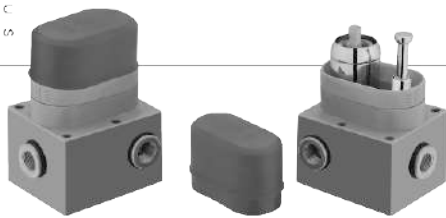

Art. 66

Art. 97

Art. 61/517

Art. 61

41 a quality conscious company!

★ Color Set are Available in White & Black

CODE	DESCRIPTION	CHROME & COLOUR	PVD FULL GOLD	BLACK GOLD
97	CONCEALED BATH MIXER + ROUND PLATE	22774	27334	24024
68/899	ROUND ARM WITH SONEX ROUND RAIN SHOWER (300 mm)	12726	17468	12804
68/895	ROUND ARM WITH SONEX ROUND RAIN SHOWER (250 mm)	10218	14960	10296
67/517	SPOUT MOHRA OVAL (HEAD OVAL WITH SONEX TRIPPLE FUNCTION ROUND (HAND SHOWER))	7502	13330	8987
66	SPOUT OVAL (SIMPLE)	4428	6182	4662
61/517	SPOUT CLASSIC WITH SONEX TRIPPLE FUNCTION ROUND (HAND SHOWER)	7080	13036	8019
61	SPOUT CLASSIC	3684	-	-