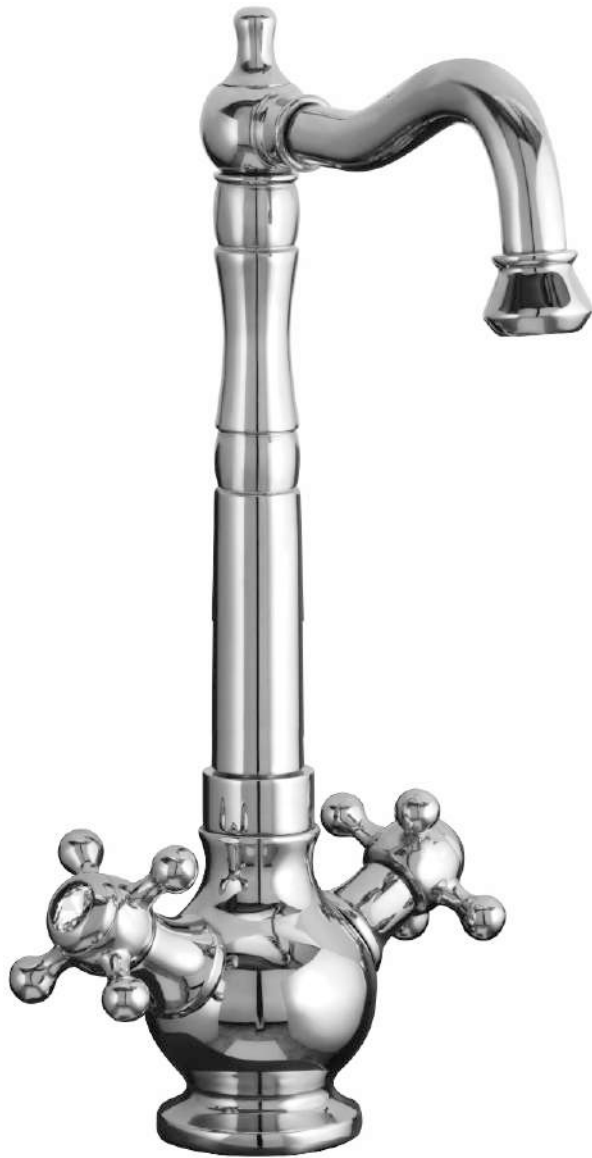

529

510

468

507

466

76
a quality conscious company!

QUARTER ROUND

ZAM ZAMA RAIN SHOWER