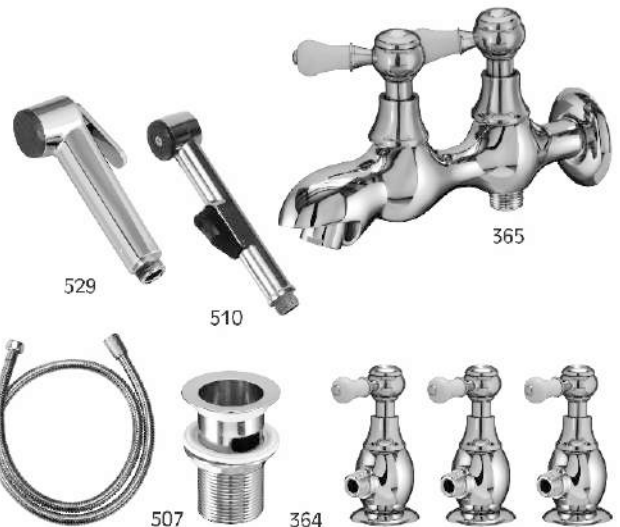

6 PIECES SET

CODE	DESCRIPTION	CHROME & COLOUR	PVD FULL GOLD
6074	BATH MIXER MAJESTIC PLUS (WALL TYPE) Long T. Arm (R-34), Sonex Round Rain Shower (250 mm) & 4 Feet Rod	30817	38817
6073	BASIN MIXER MAJESTIC	16567	18459
6074/6073	2 PIECE MAJESTIC SET (BATH+ BASIN)	47384	57276
2385	6 Piece QUARTER ROUND MAJESTIC SET	-	-
S-6074/6073 2385	MAJESTIC PLUS WALL TYPE (8 PIECE SET) Bath Mixer Majestic+ Basin Mixer Majestic +6 Piece Quarter Round Majestic Set	60604	74533
S-6072/6073 2385	MAJESTIC HAND SHOWER TYPE (8 PIECE SET) Bath Mixer Majestic+ Basin Mixer Majestic +6 Piece Quarter Round Majestic Set	57737	-
6072	BATH MIXER MAJESTIC (HAND S. TYPE) Sonex Triple Function Hand Shower (Round) with Holder	27950	-
S-6074/6073 2385-T	MAJESTIC PLUS WALL TYPE (8 PIECE SET) Bath Mixer Majestic+ Basin Mixer Majestic +6 Piece Quarter Round mAJESTIC Set Sonex Round Rain Shower 300 mm	63112	77041