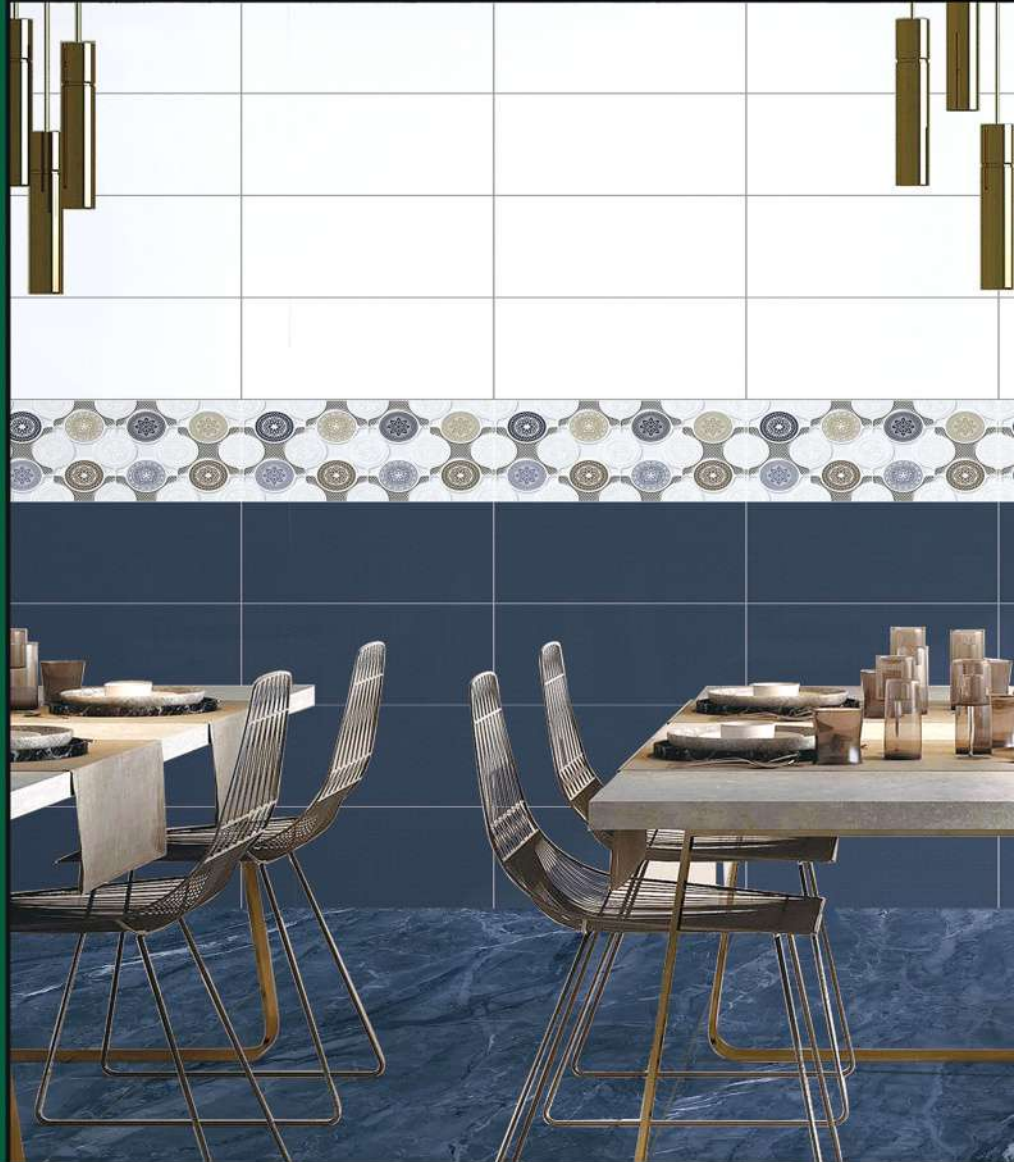

CP360016C

CP360016B

CAPUCINO 

GLOSSY SERIES

SIZE:300*600MM

CP360017A

CP360017C

CP360017B