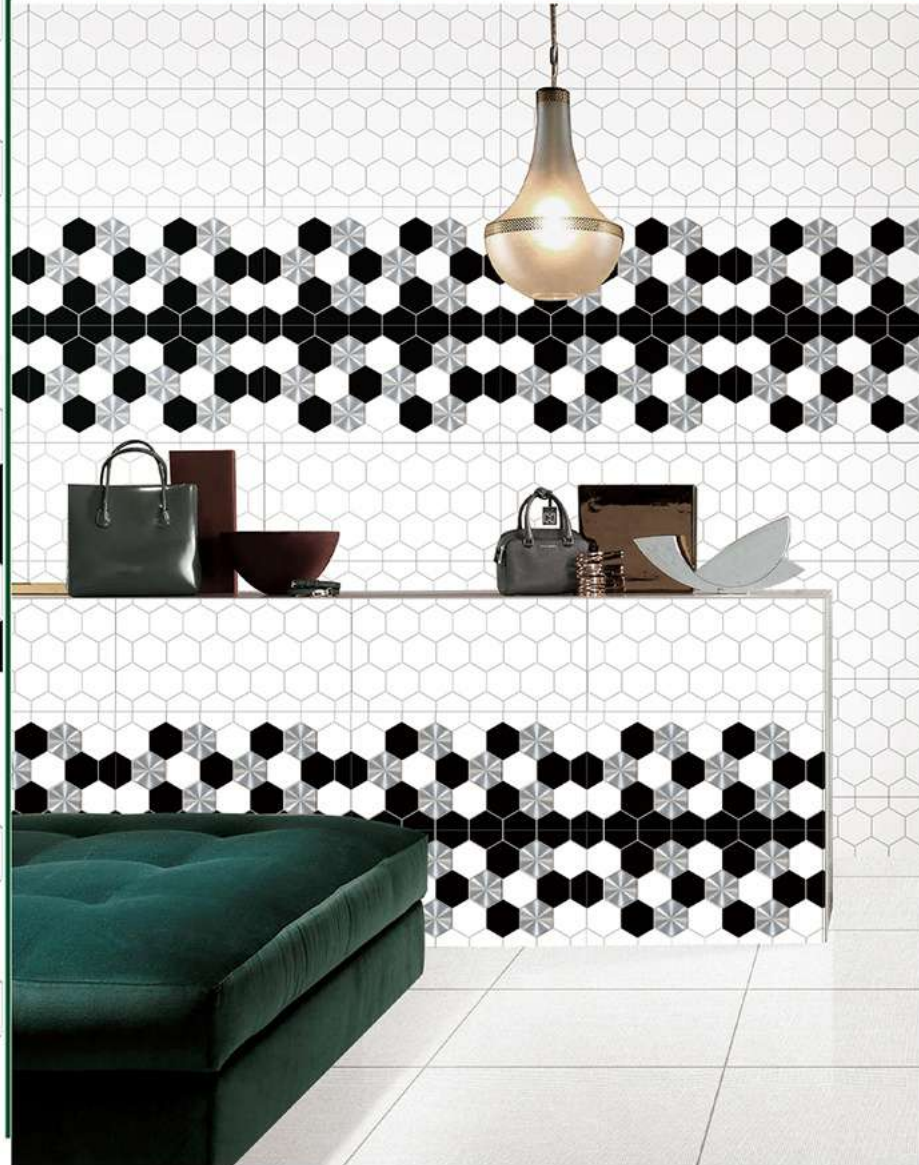

GLOSSY SERIES

Latest From Spain

OREAL
CERAMICS
欧雅陶瓷